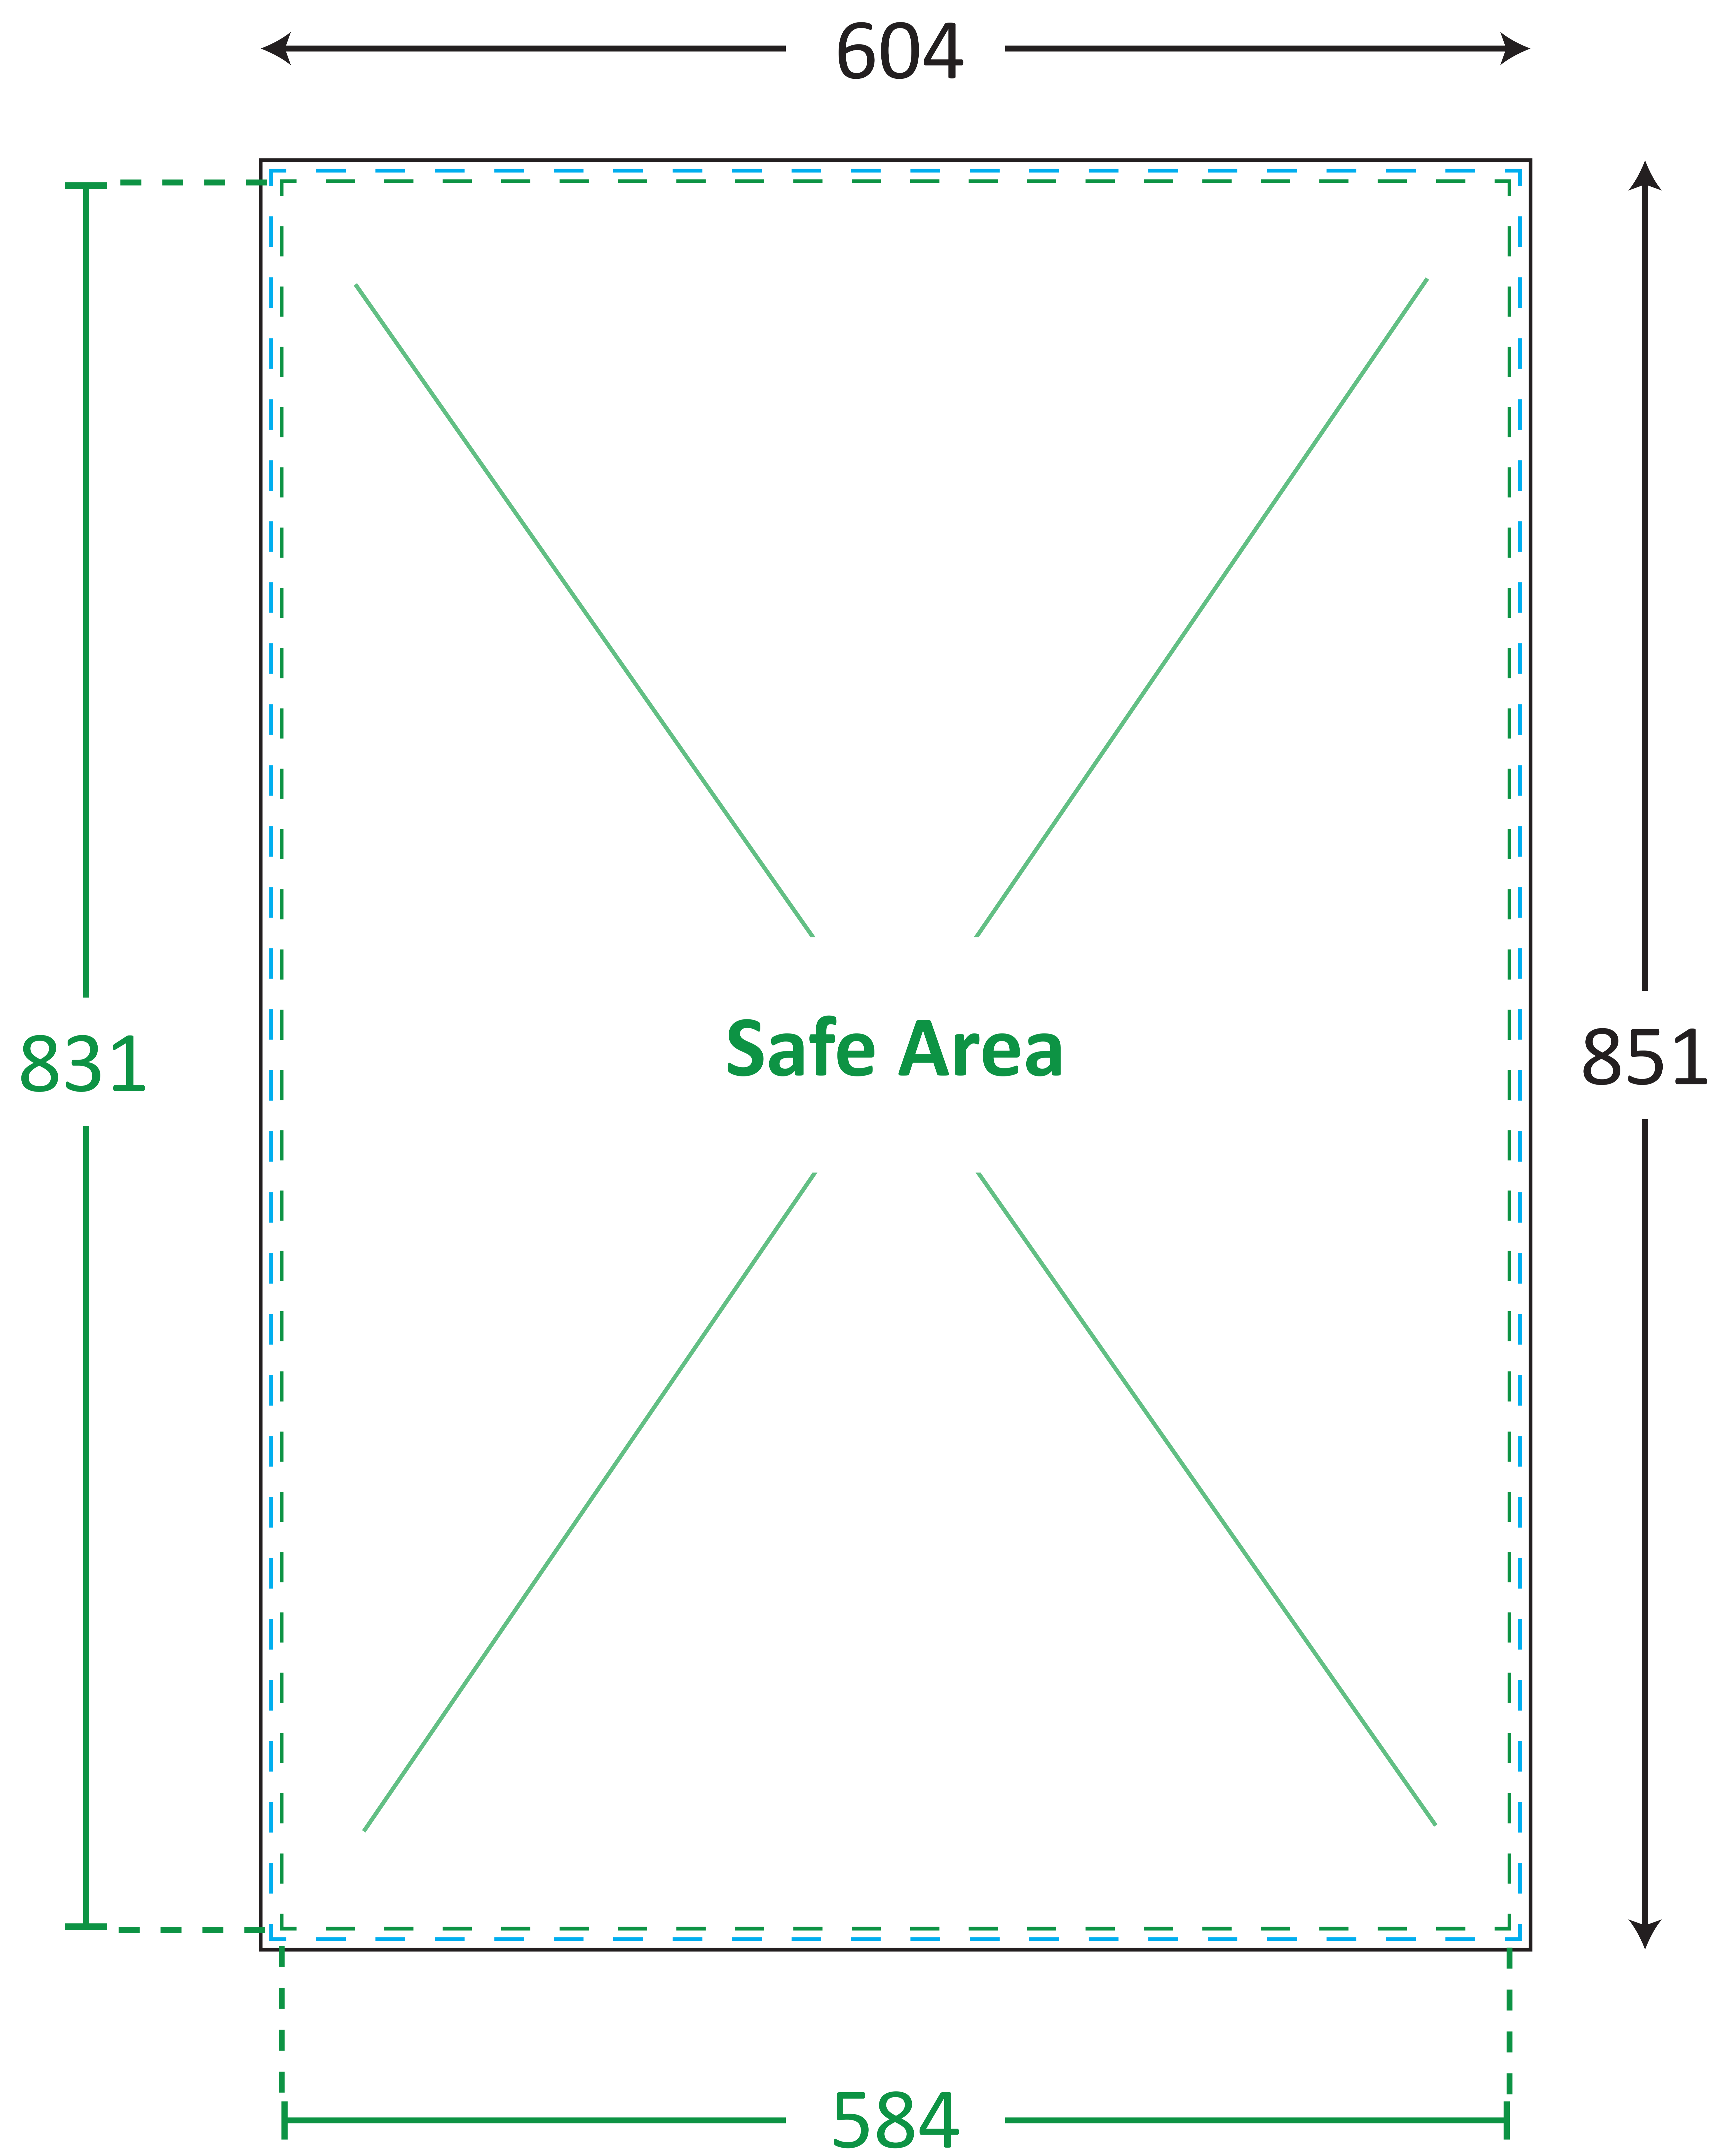

A1 Size (Portrait)

TEMPLATE GUIDE FOR PRINTING PRODUCTS

-  Safe Area
-  Safe Area
-  Print Area

Unit : Millimetres (mm)

ARTWORK GUIDELINES

Color Format : CMYK

Submit File Without Markings

File Format : PDF, EPS

Important Text & Images In Safe Area