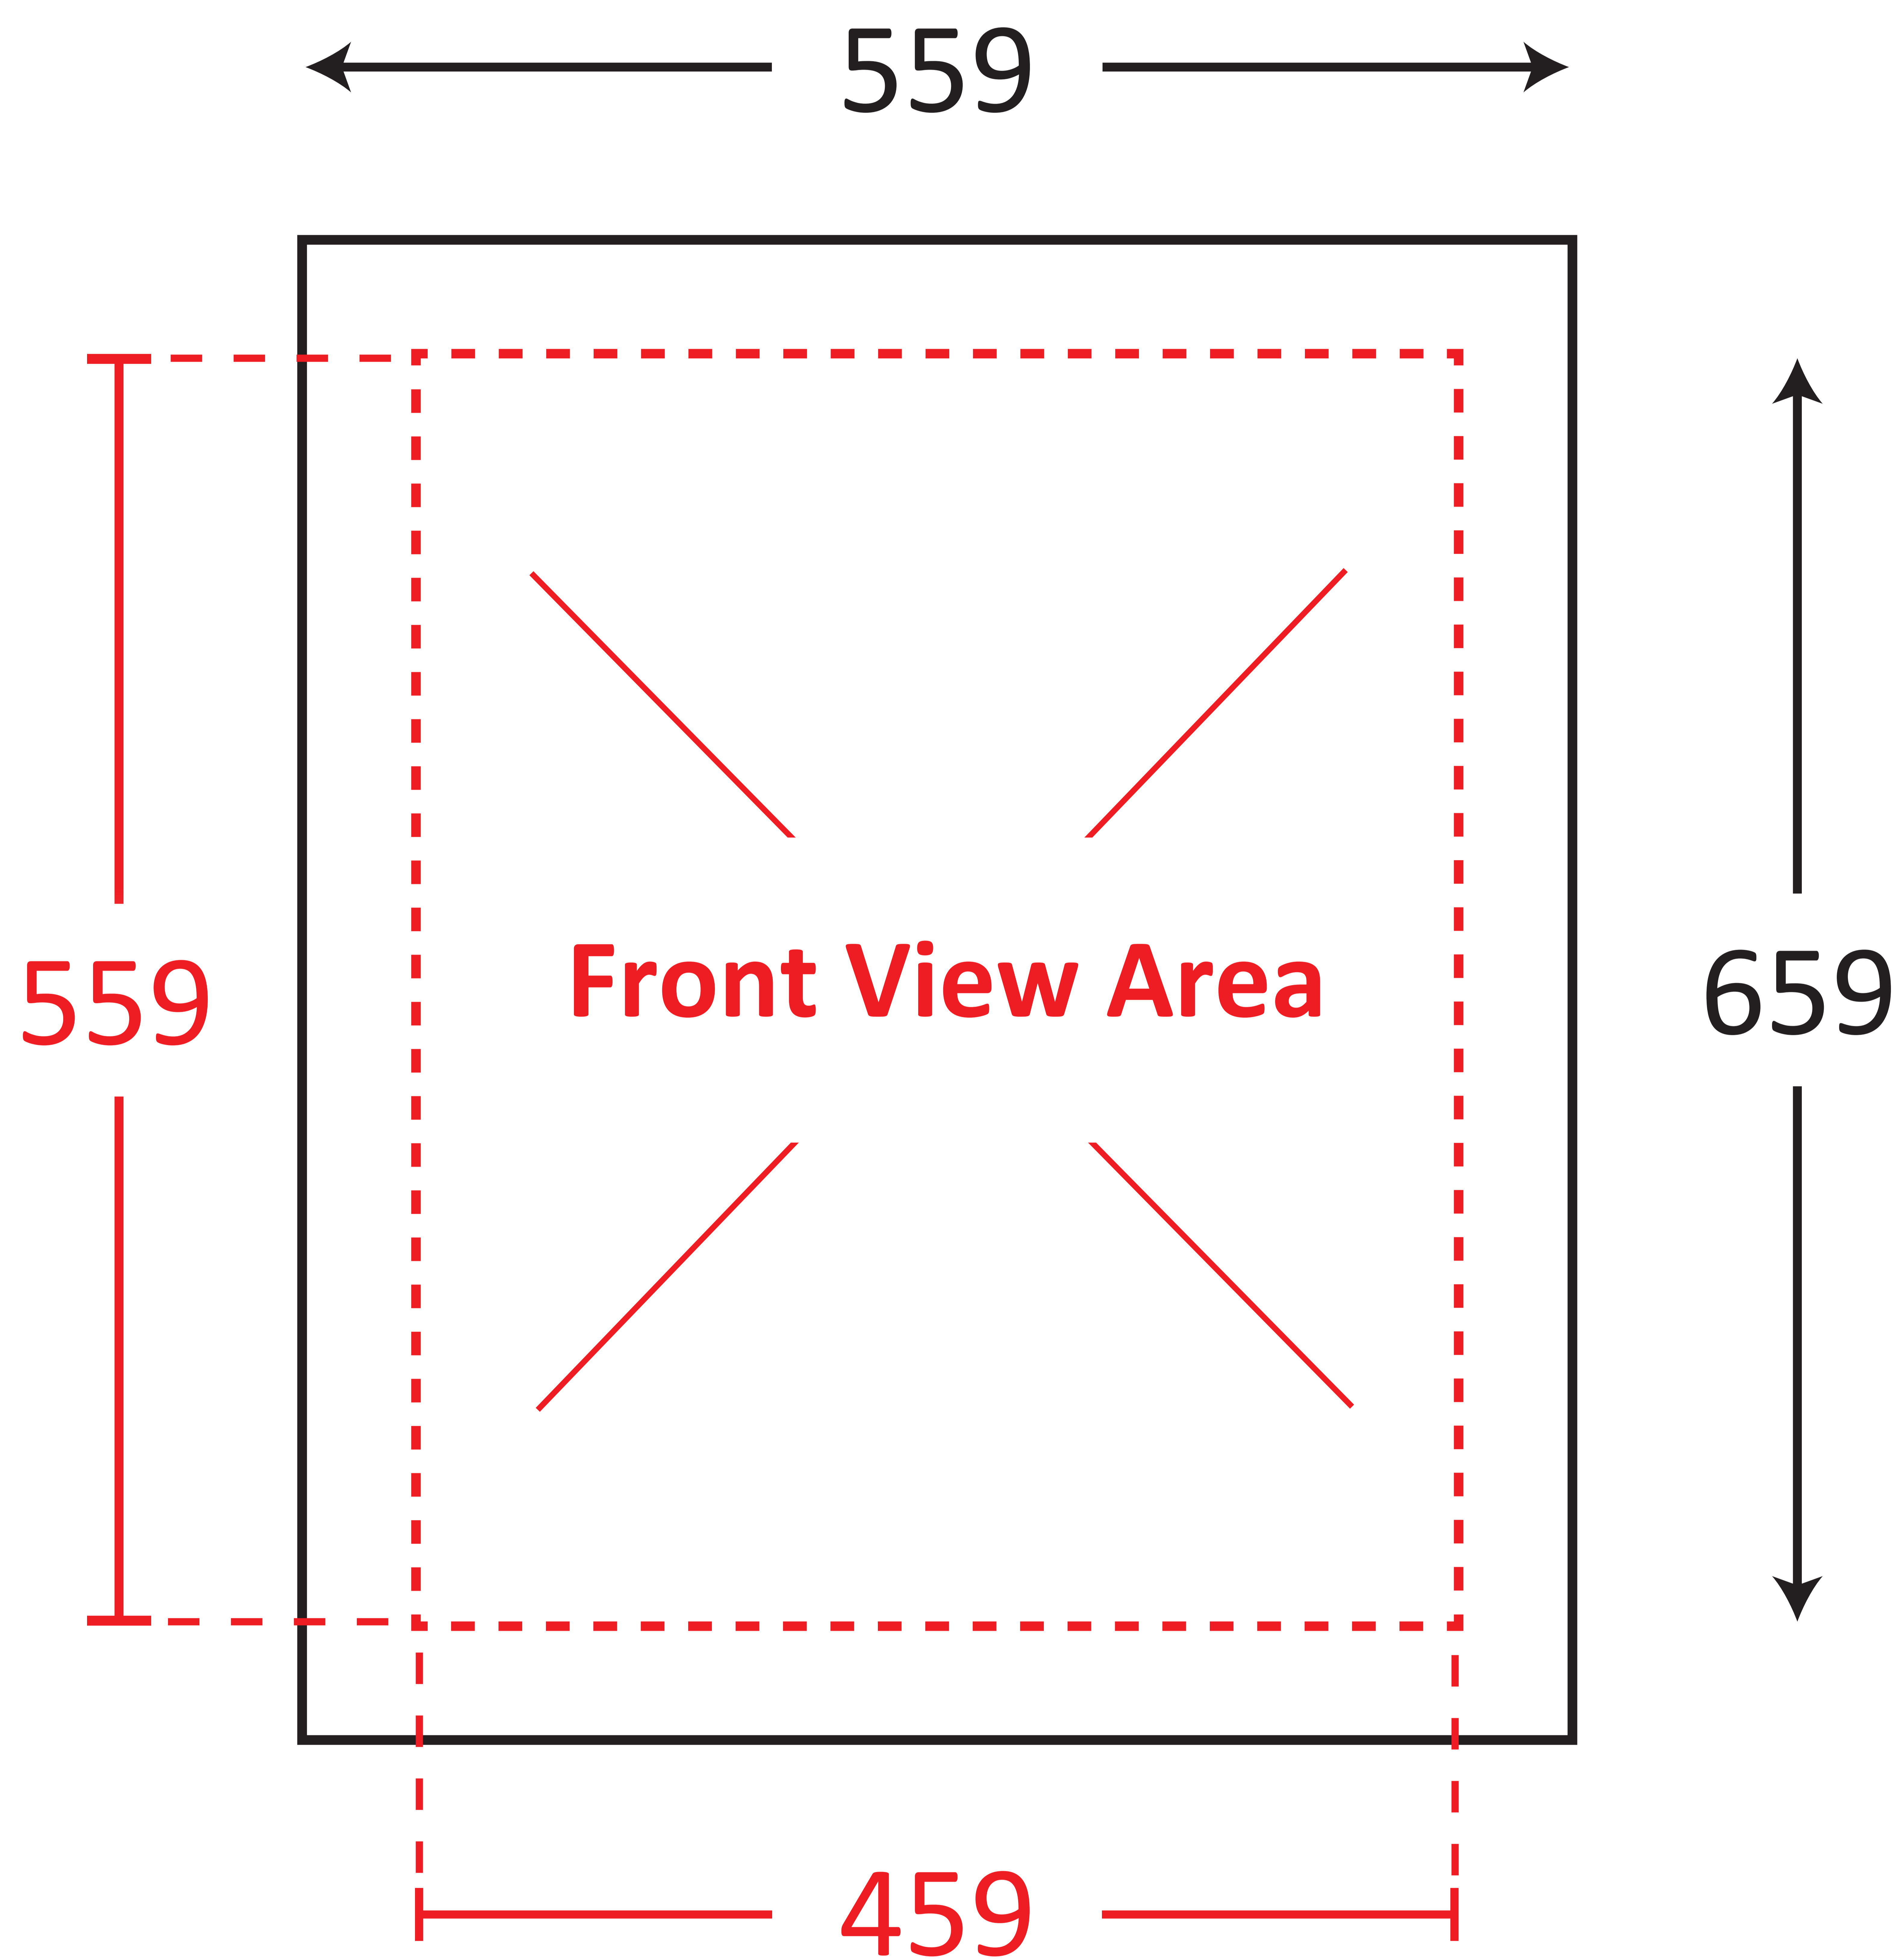

TEMPLATE GUIDE FOR PRINTING PRODUCTS

Unit : Millimetres (mm)

--- Safe Area
—— Print Area

ARTWORK GUIDELINES

Color Format : CMYK

Bleeding : 50mm all round

File Format : PDF, EPS

Important Text & Images In Safe Area

Front View
Print Area