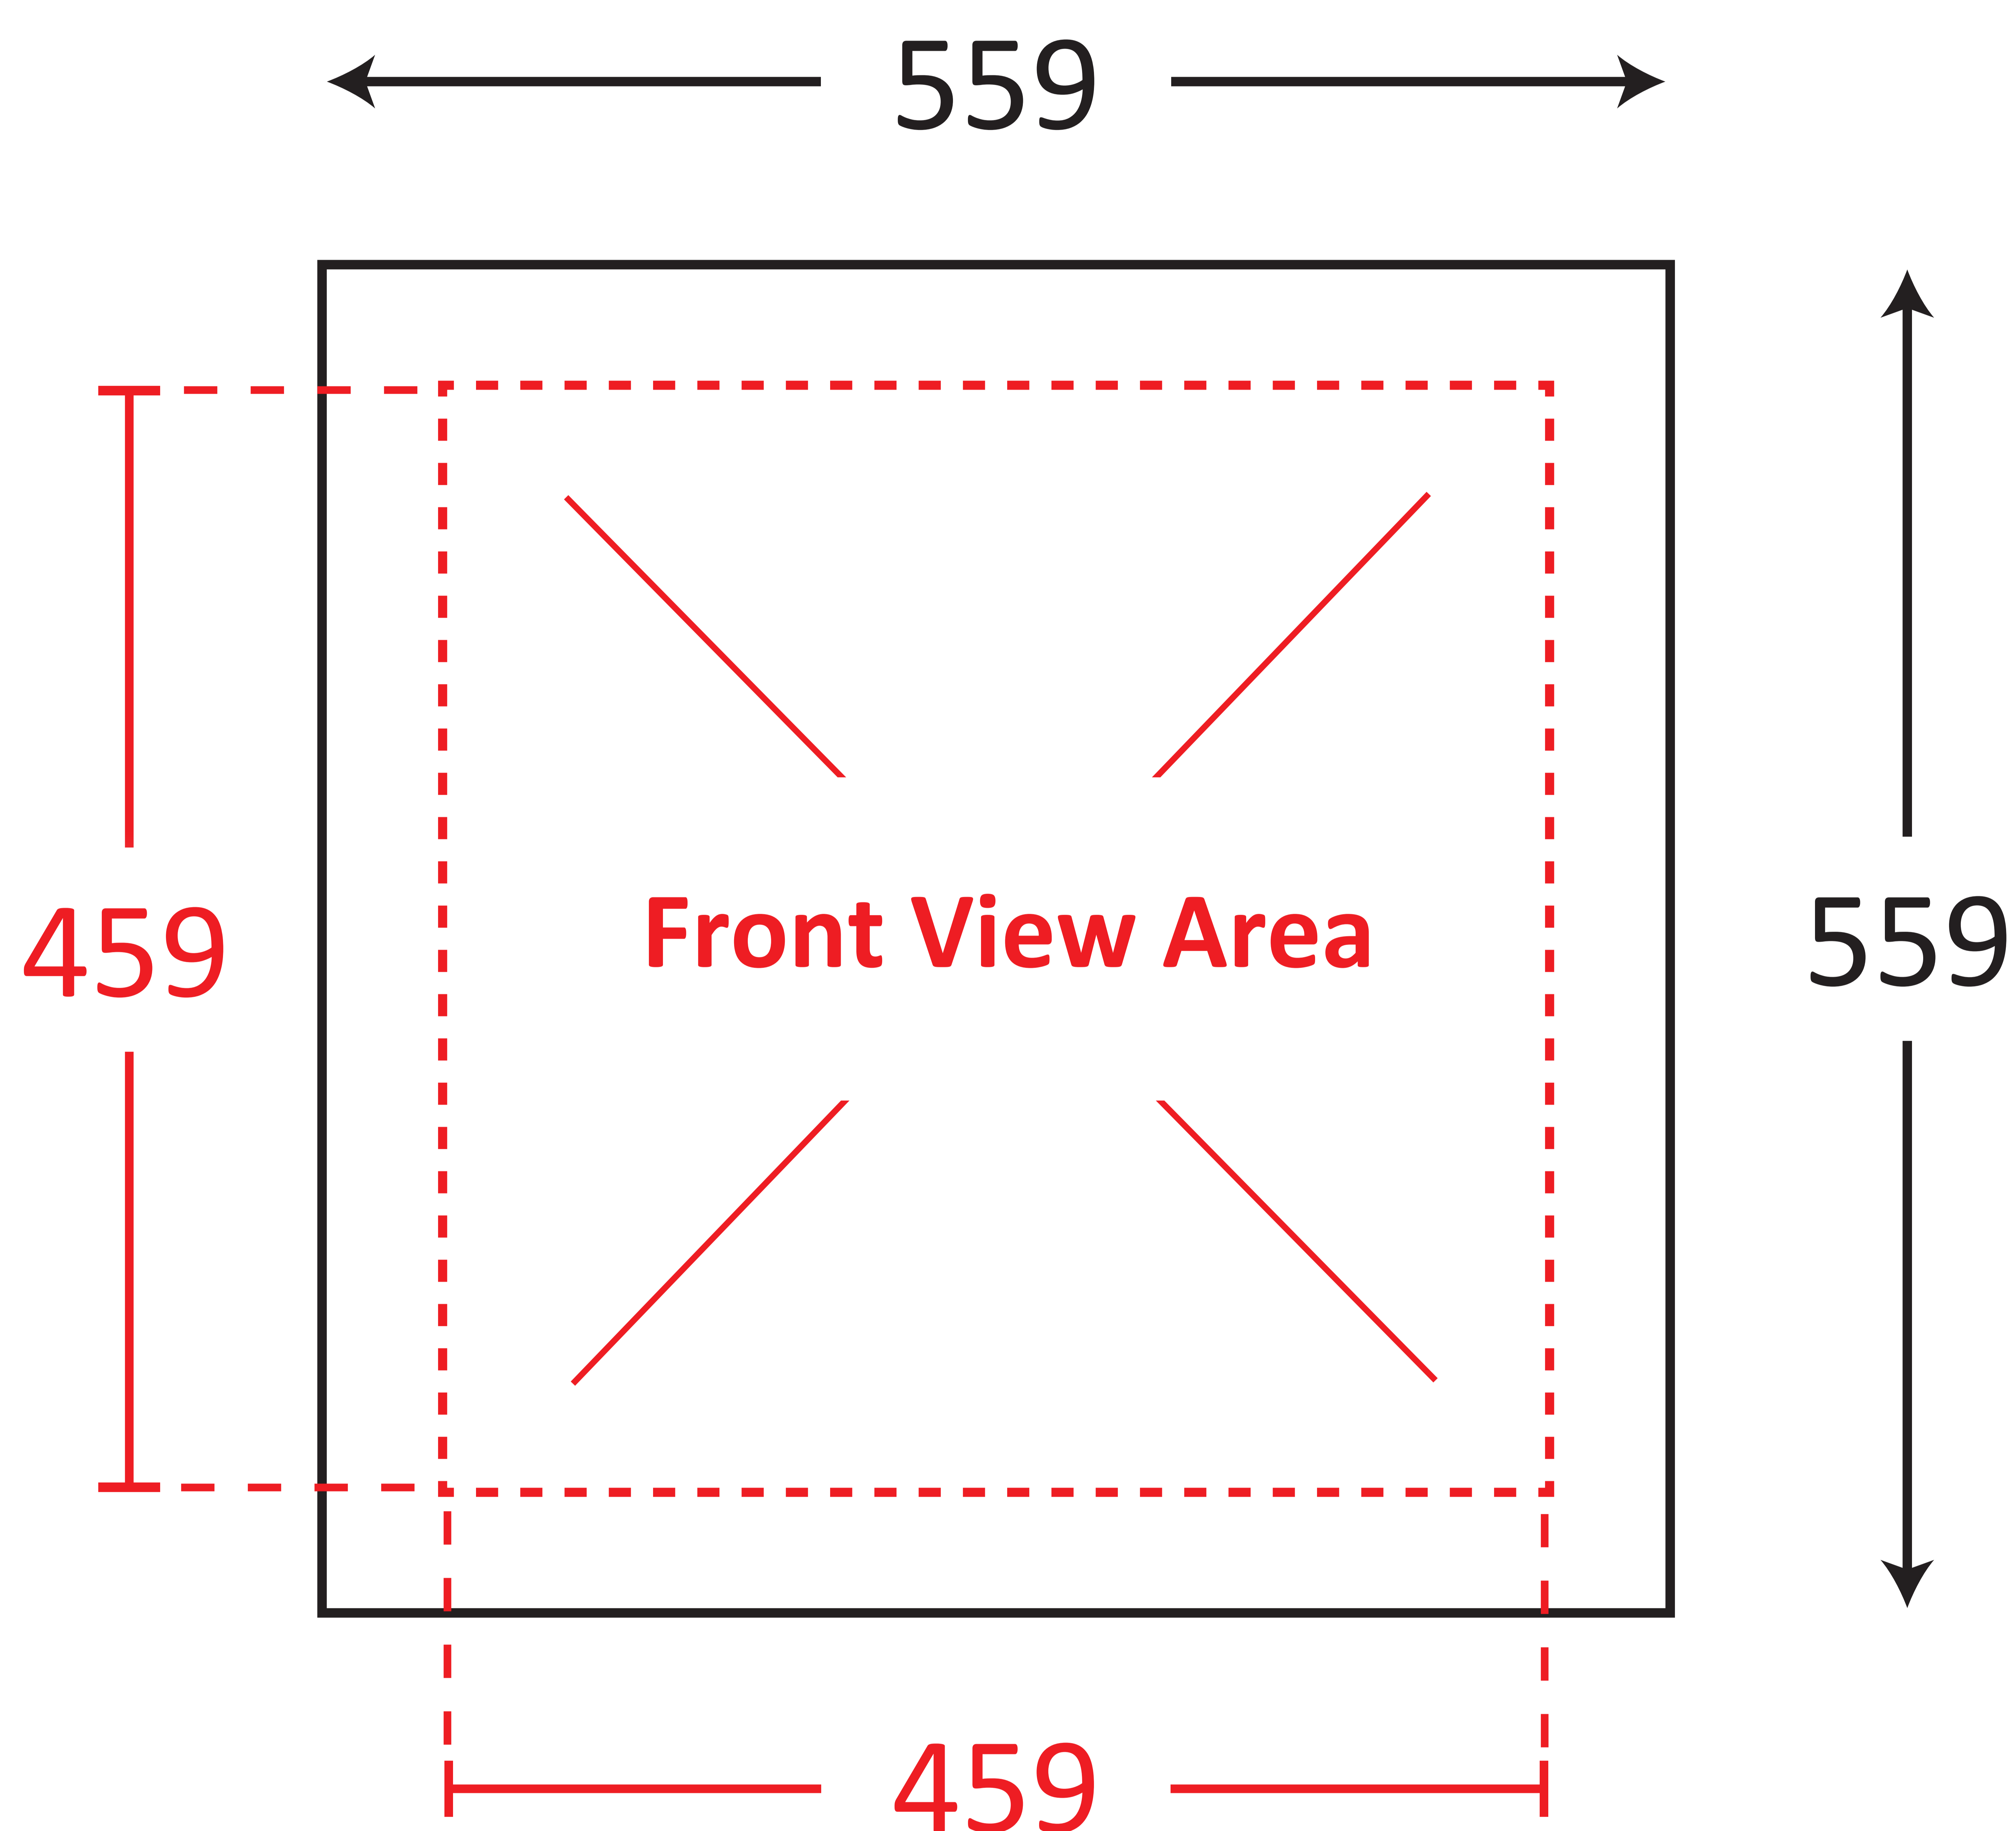

TEMPLATE GUIDE FOR PRINTING PRODUCTS

Unit : Millimetres (mm)

--- Front View Area
—— Print Area

ARTWORK GUIDELINES

Color Format : CMYK

Bleeding : 50mm all round

File Format : PDF, EPS

Important Text & Images In Safe Area