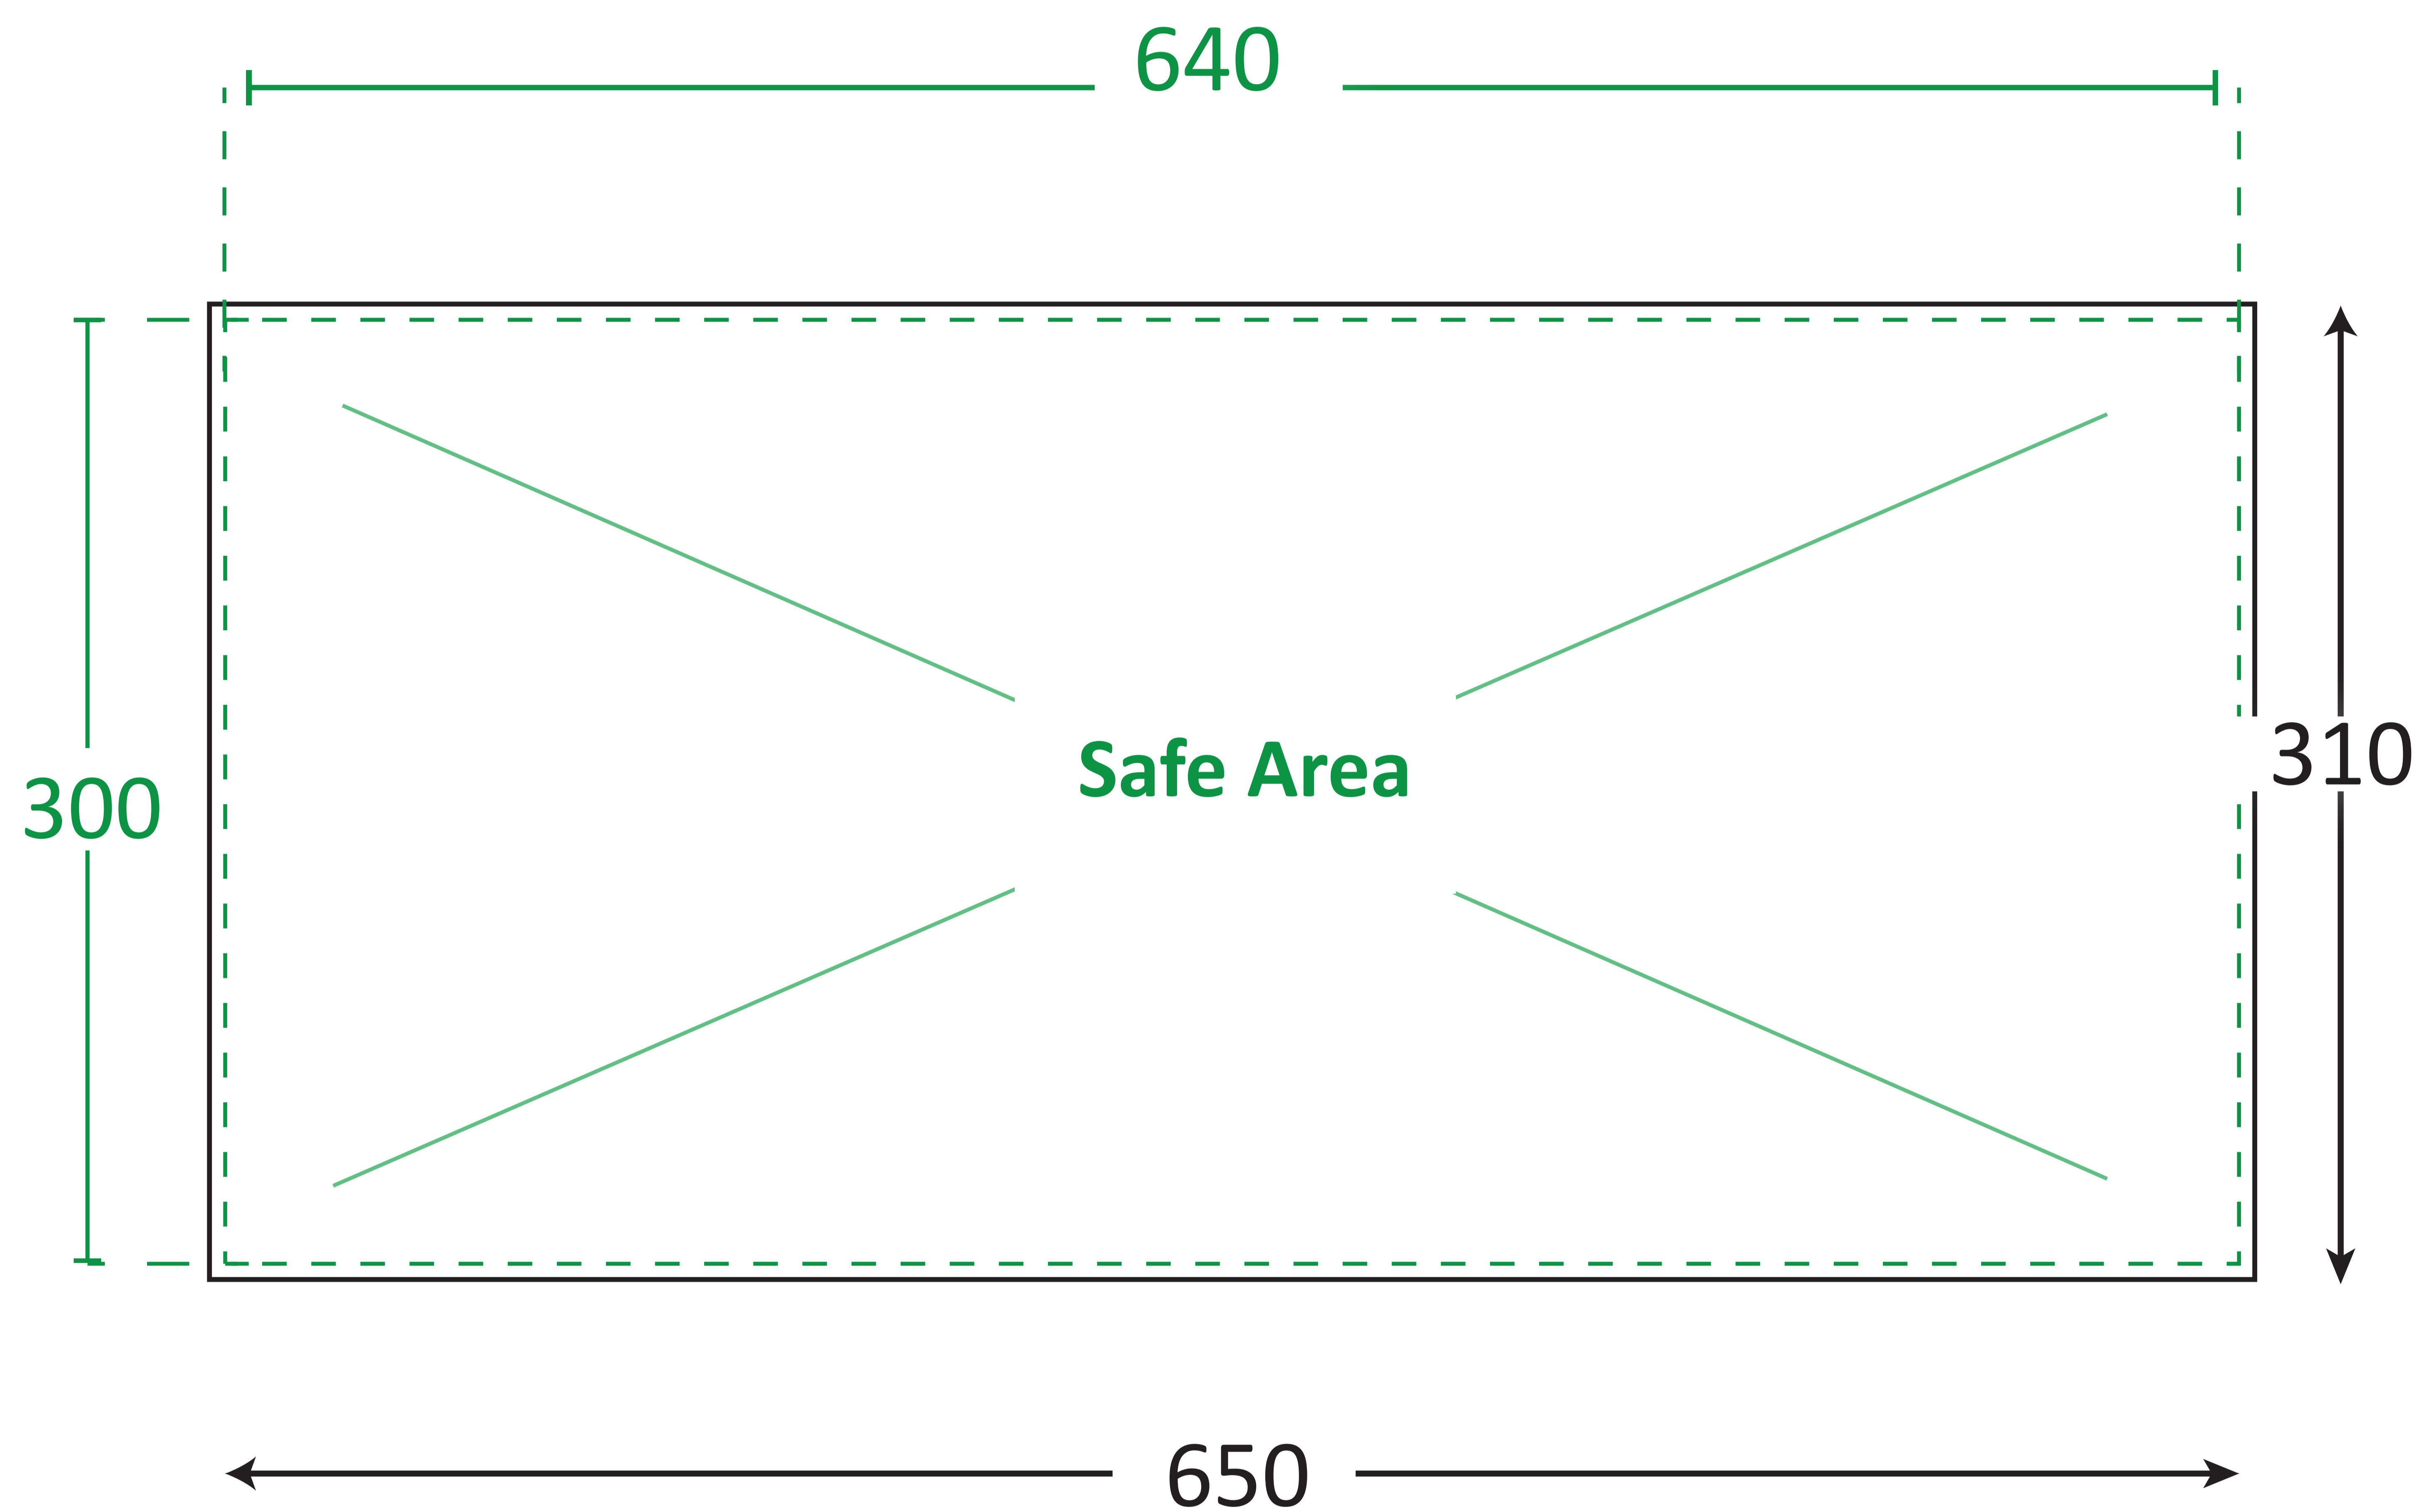

# Single Sided 640x310mm

## TEMPLATE GUIDE FOR PRINTING PRODUCTS

Unit : Millimetres (mm)

--- Safe Area  
\_\_\_\_\_ Print Area

## ARTWORK GUIDELINES

Color Format : CMYK

Submit File Without Markings

File Format : PDF, EPS

Important Text & Images In Safe Area