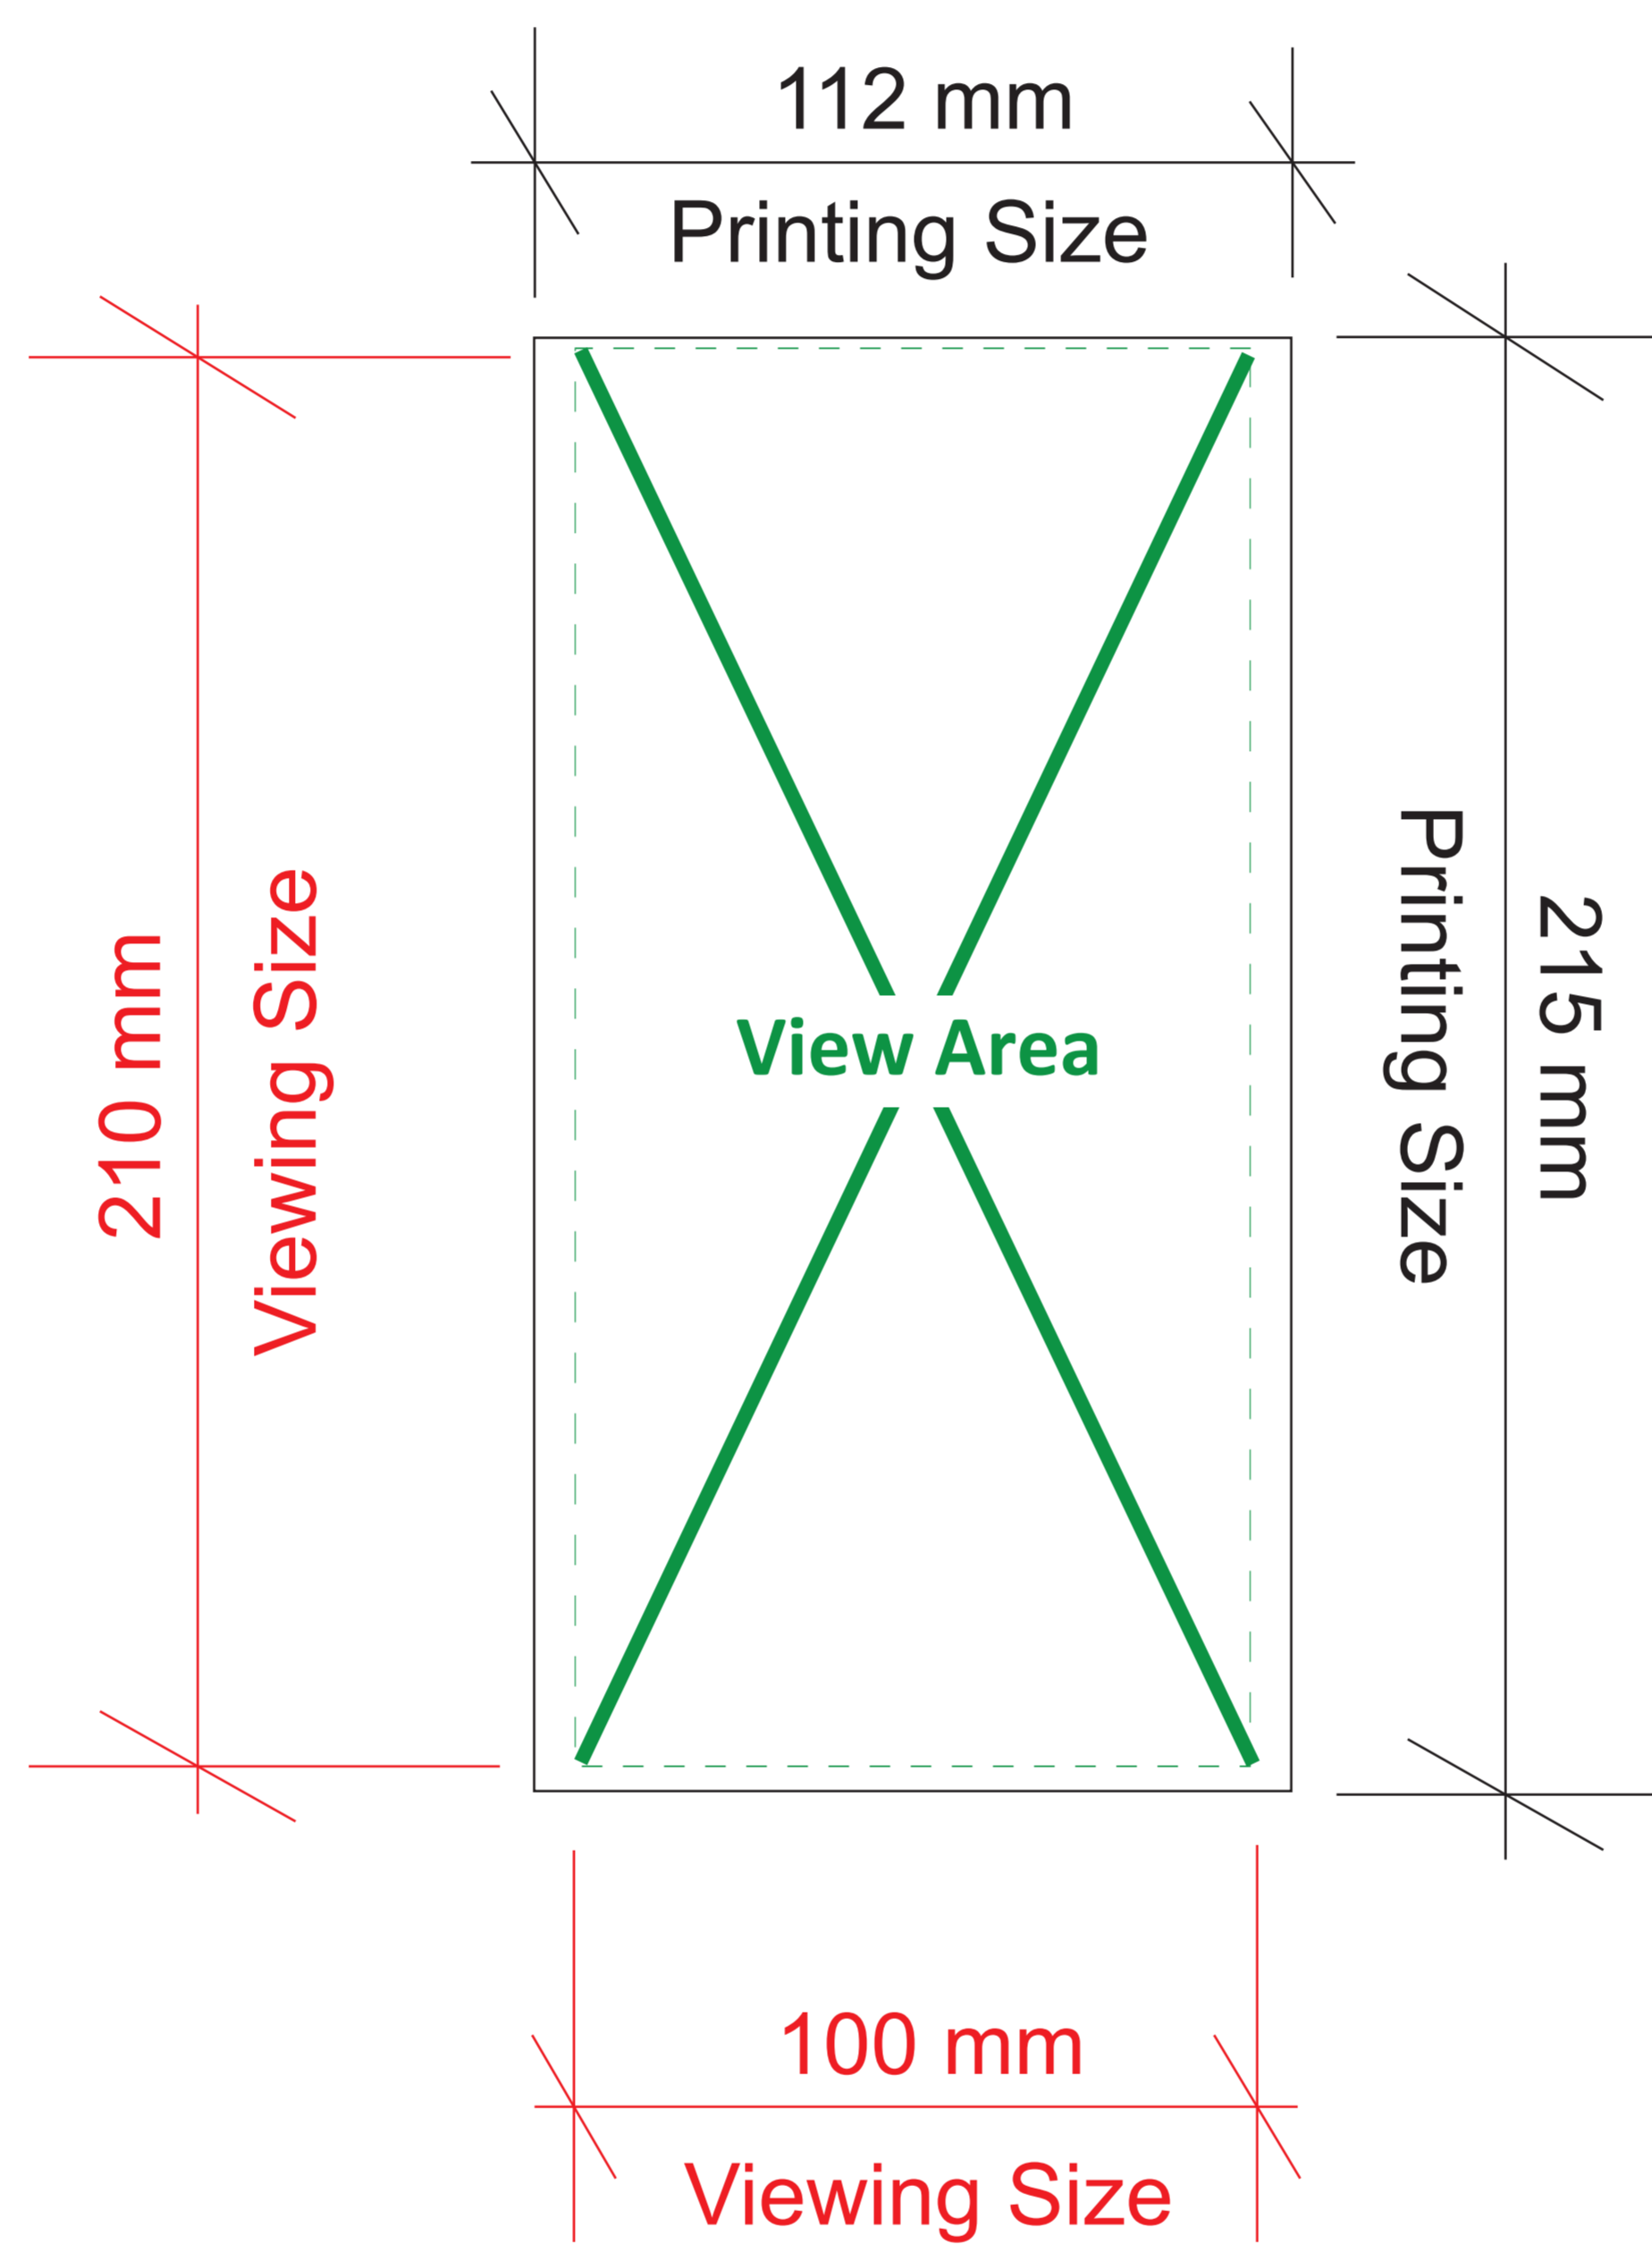

RING MENU HOLDER DL

A-RM-DL

Unit : Millimetres (mm)

ARTWORK GUIDELINES

Color Format : CMYK

File Format : PDF, EPS

Important Text & Images In Safe Area