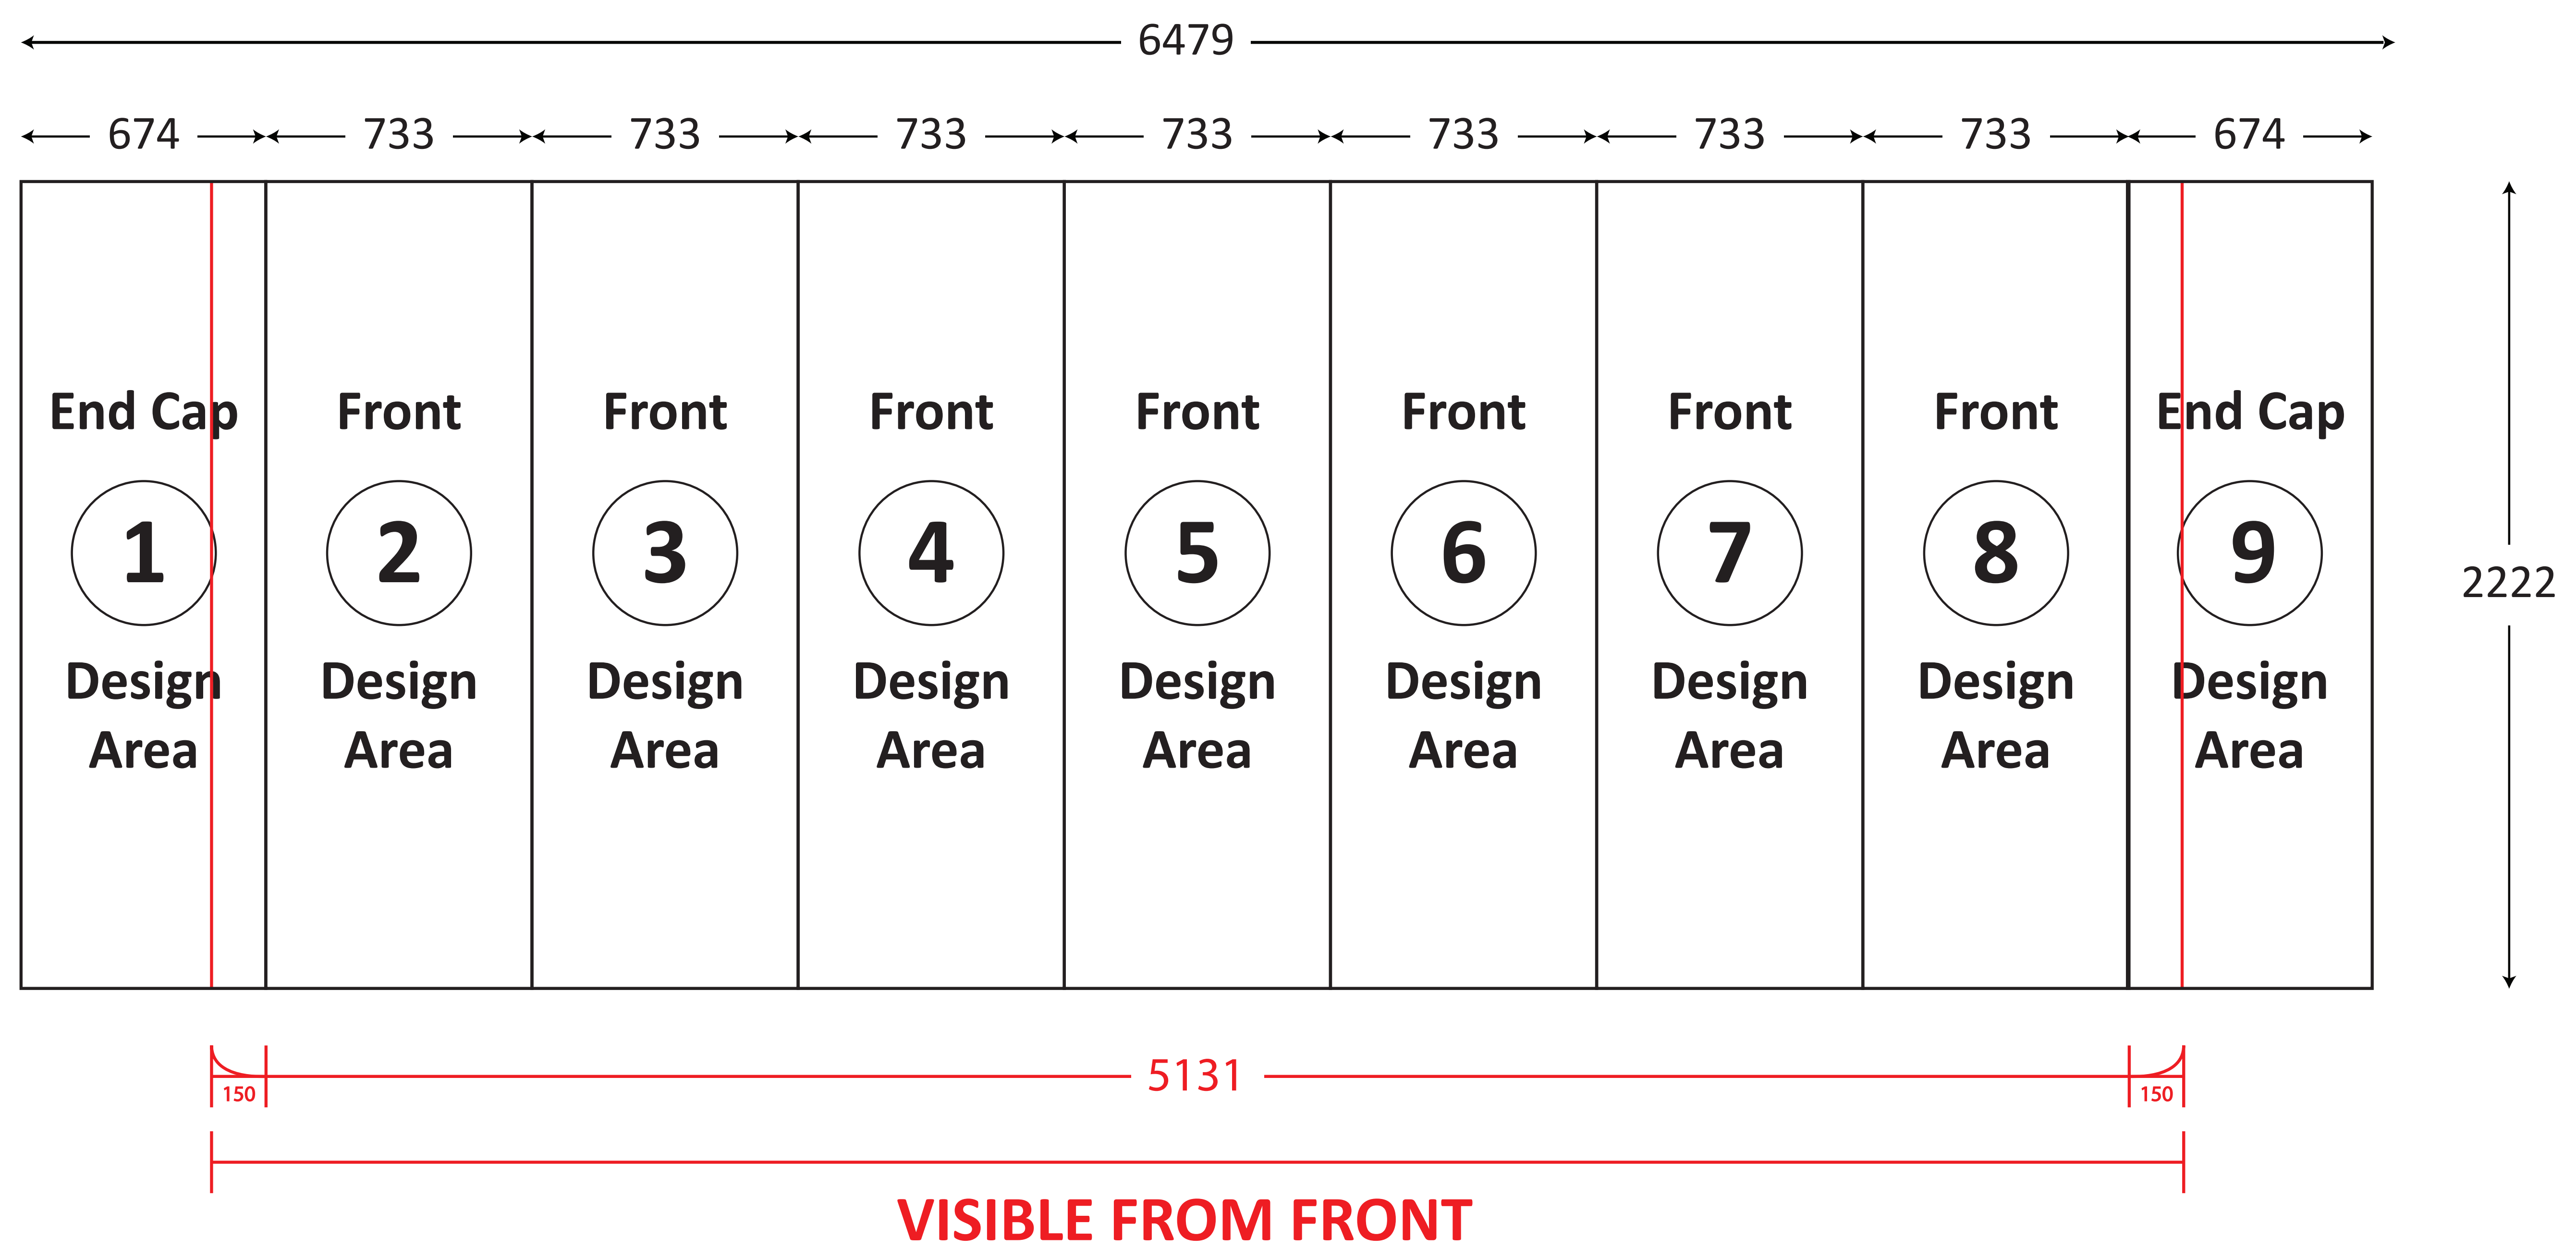

ECONOMY POP-UP (STRAIGHT) - 7 X 3

Scale : **1 : 10**

Unit : Millimetres (mm)

————— Print Area

ARTWORK GUIDELINES

Color Format : CMYK

Submit File Without Markings

File Format : PDF, EPS