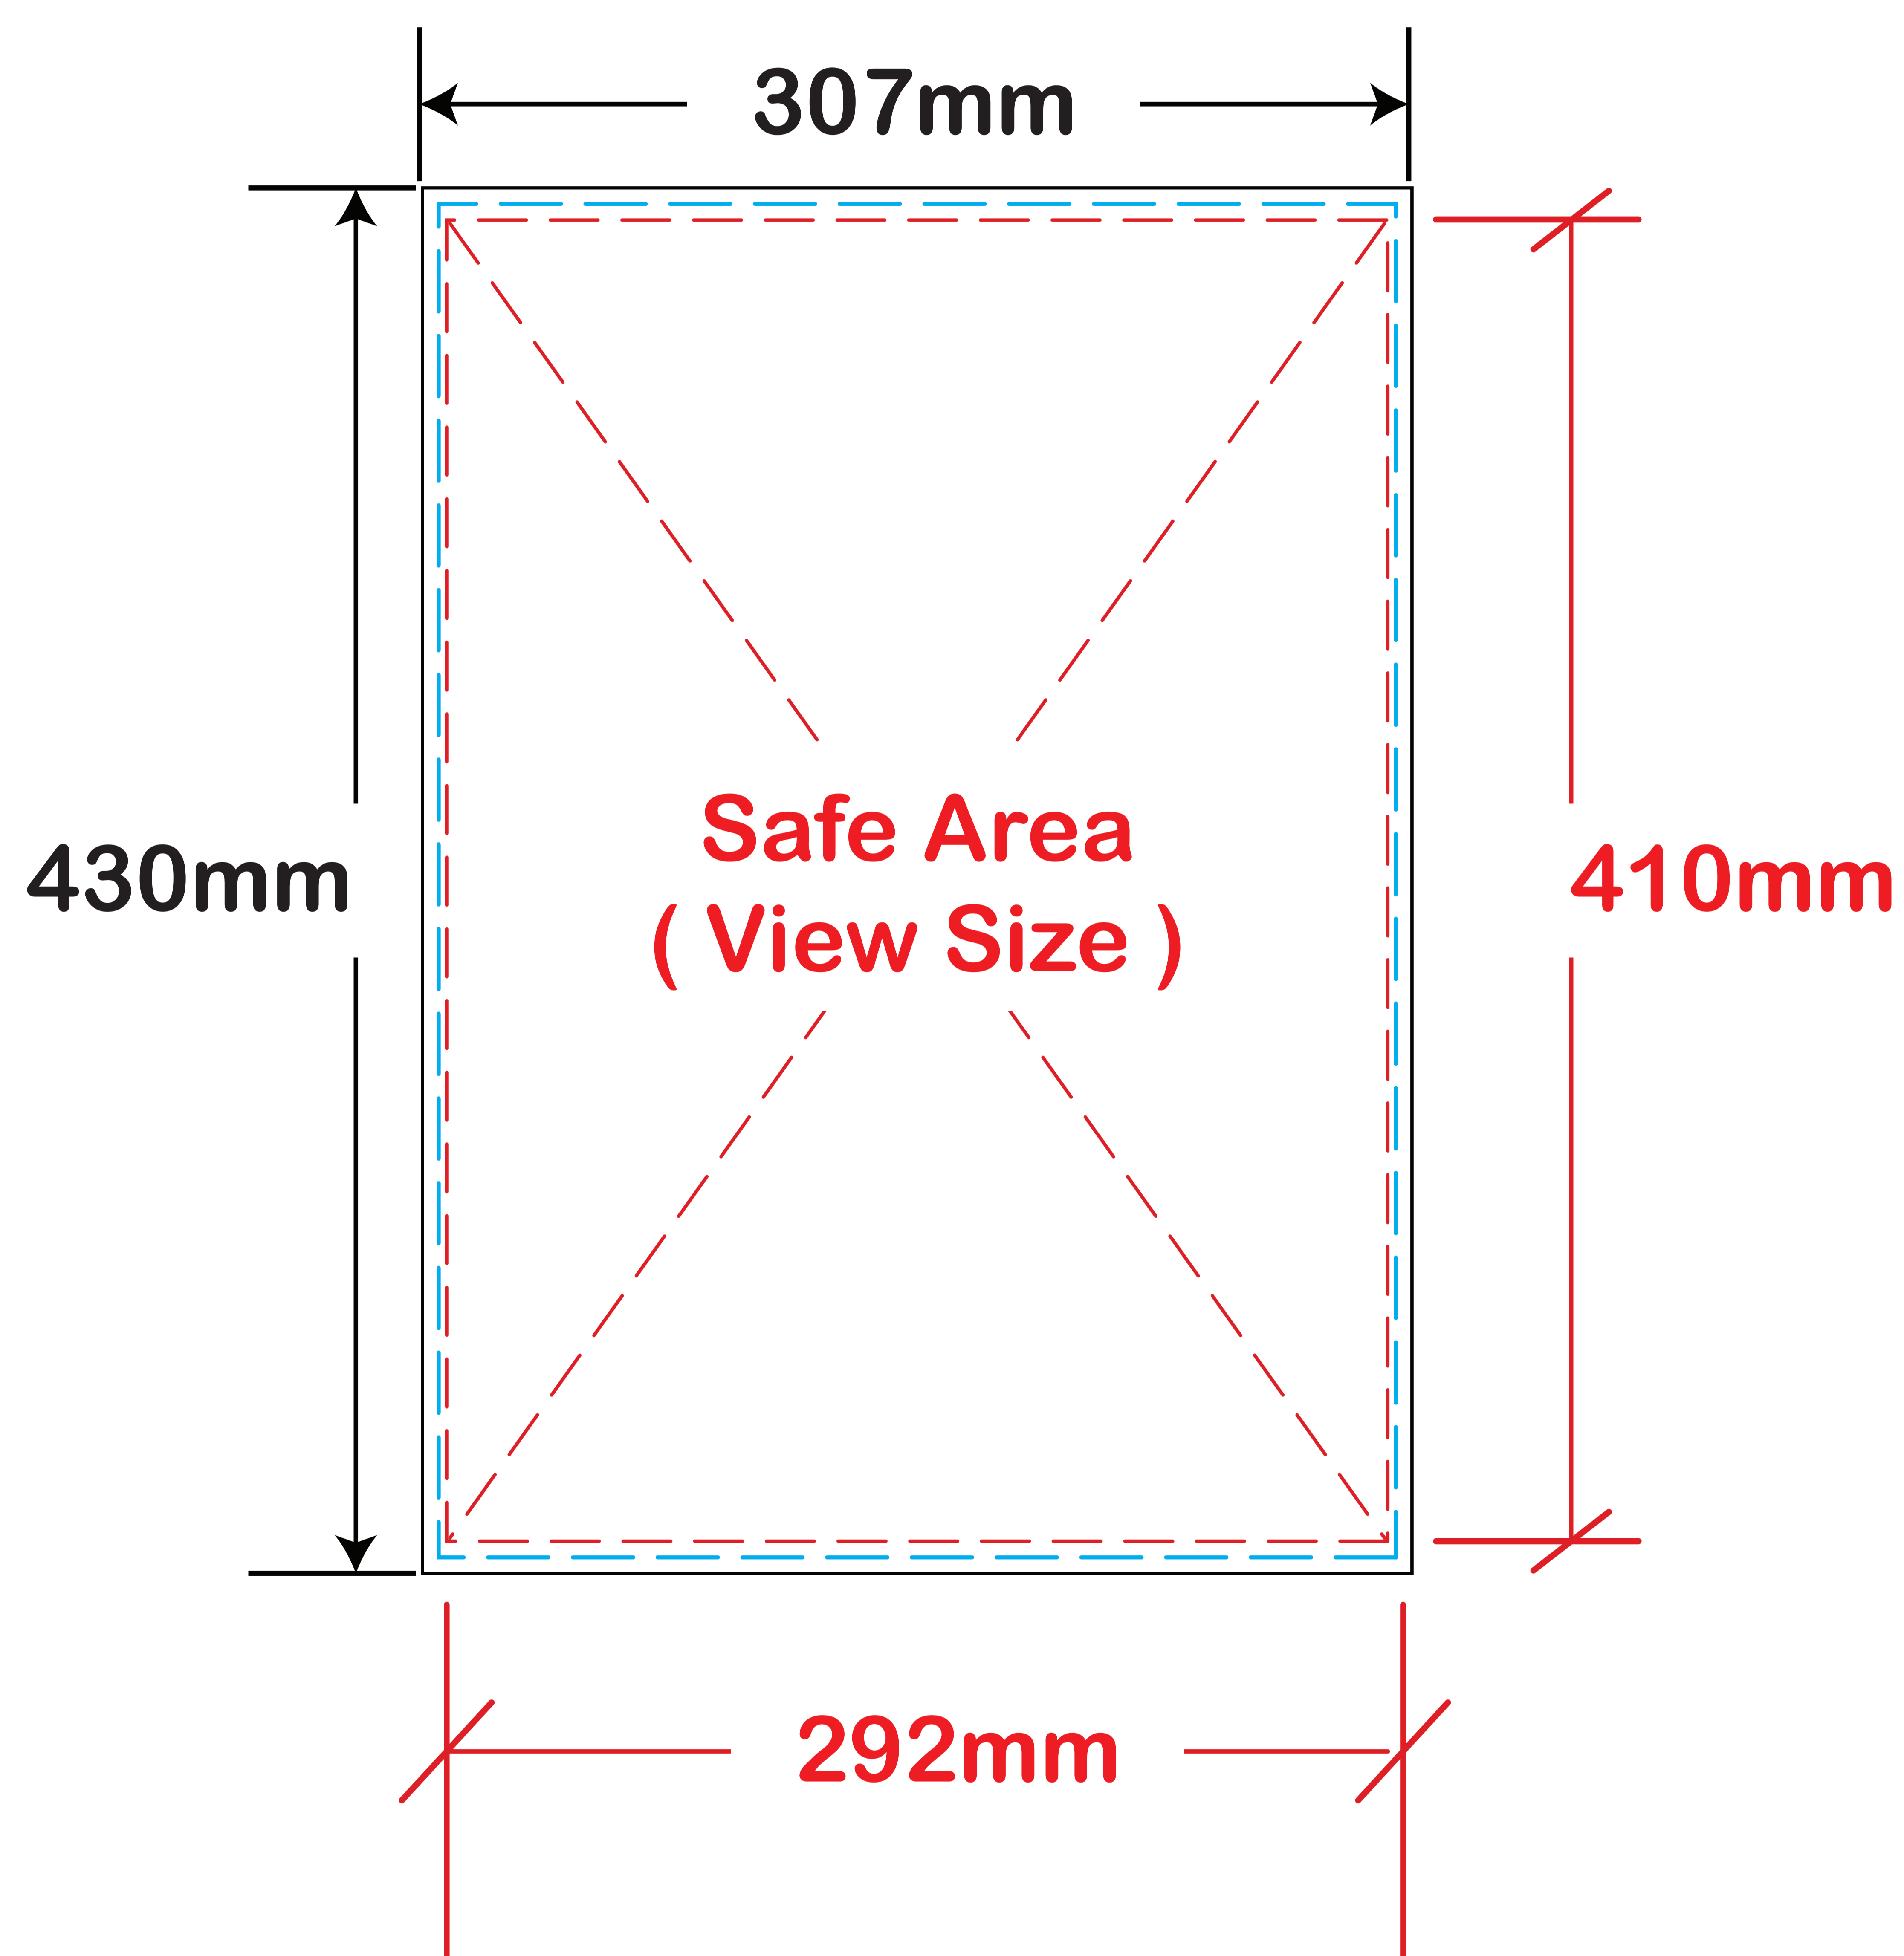

## Super Slim Lightbox - A3 Size

----- Actual Size  
----- Viewing Size  
----- Printing Size

Unit : Millimetres (mm)

### ARTWORK GUIDELINES

Color Format : CMYK

Submit File Without Markings

File Format : PDF, EPS

Bleeding : 5mm all round