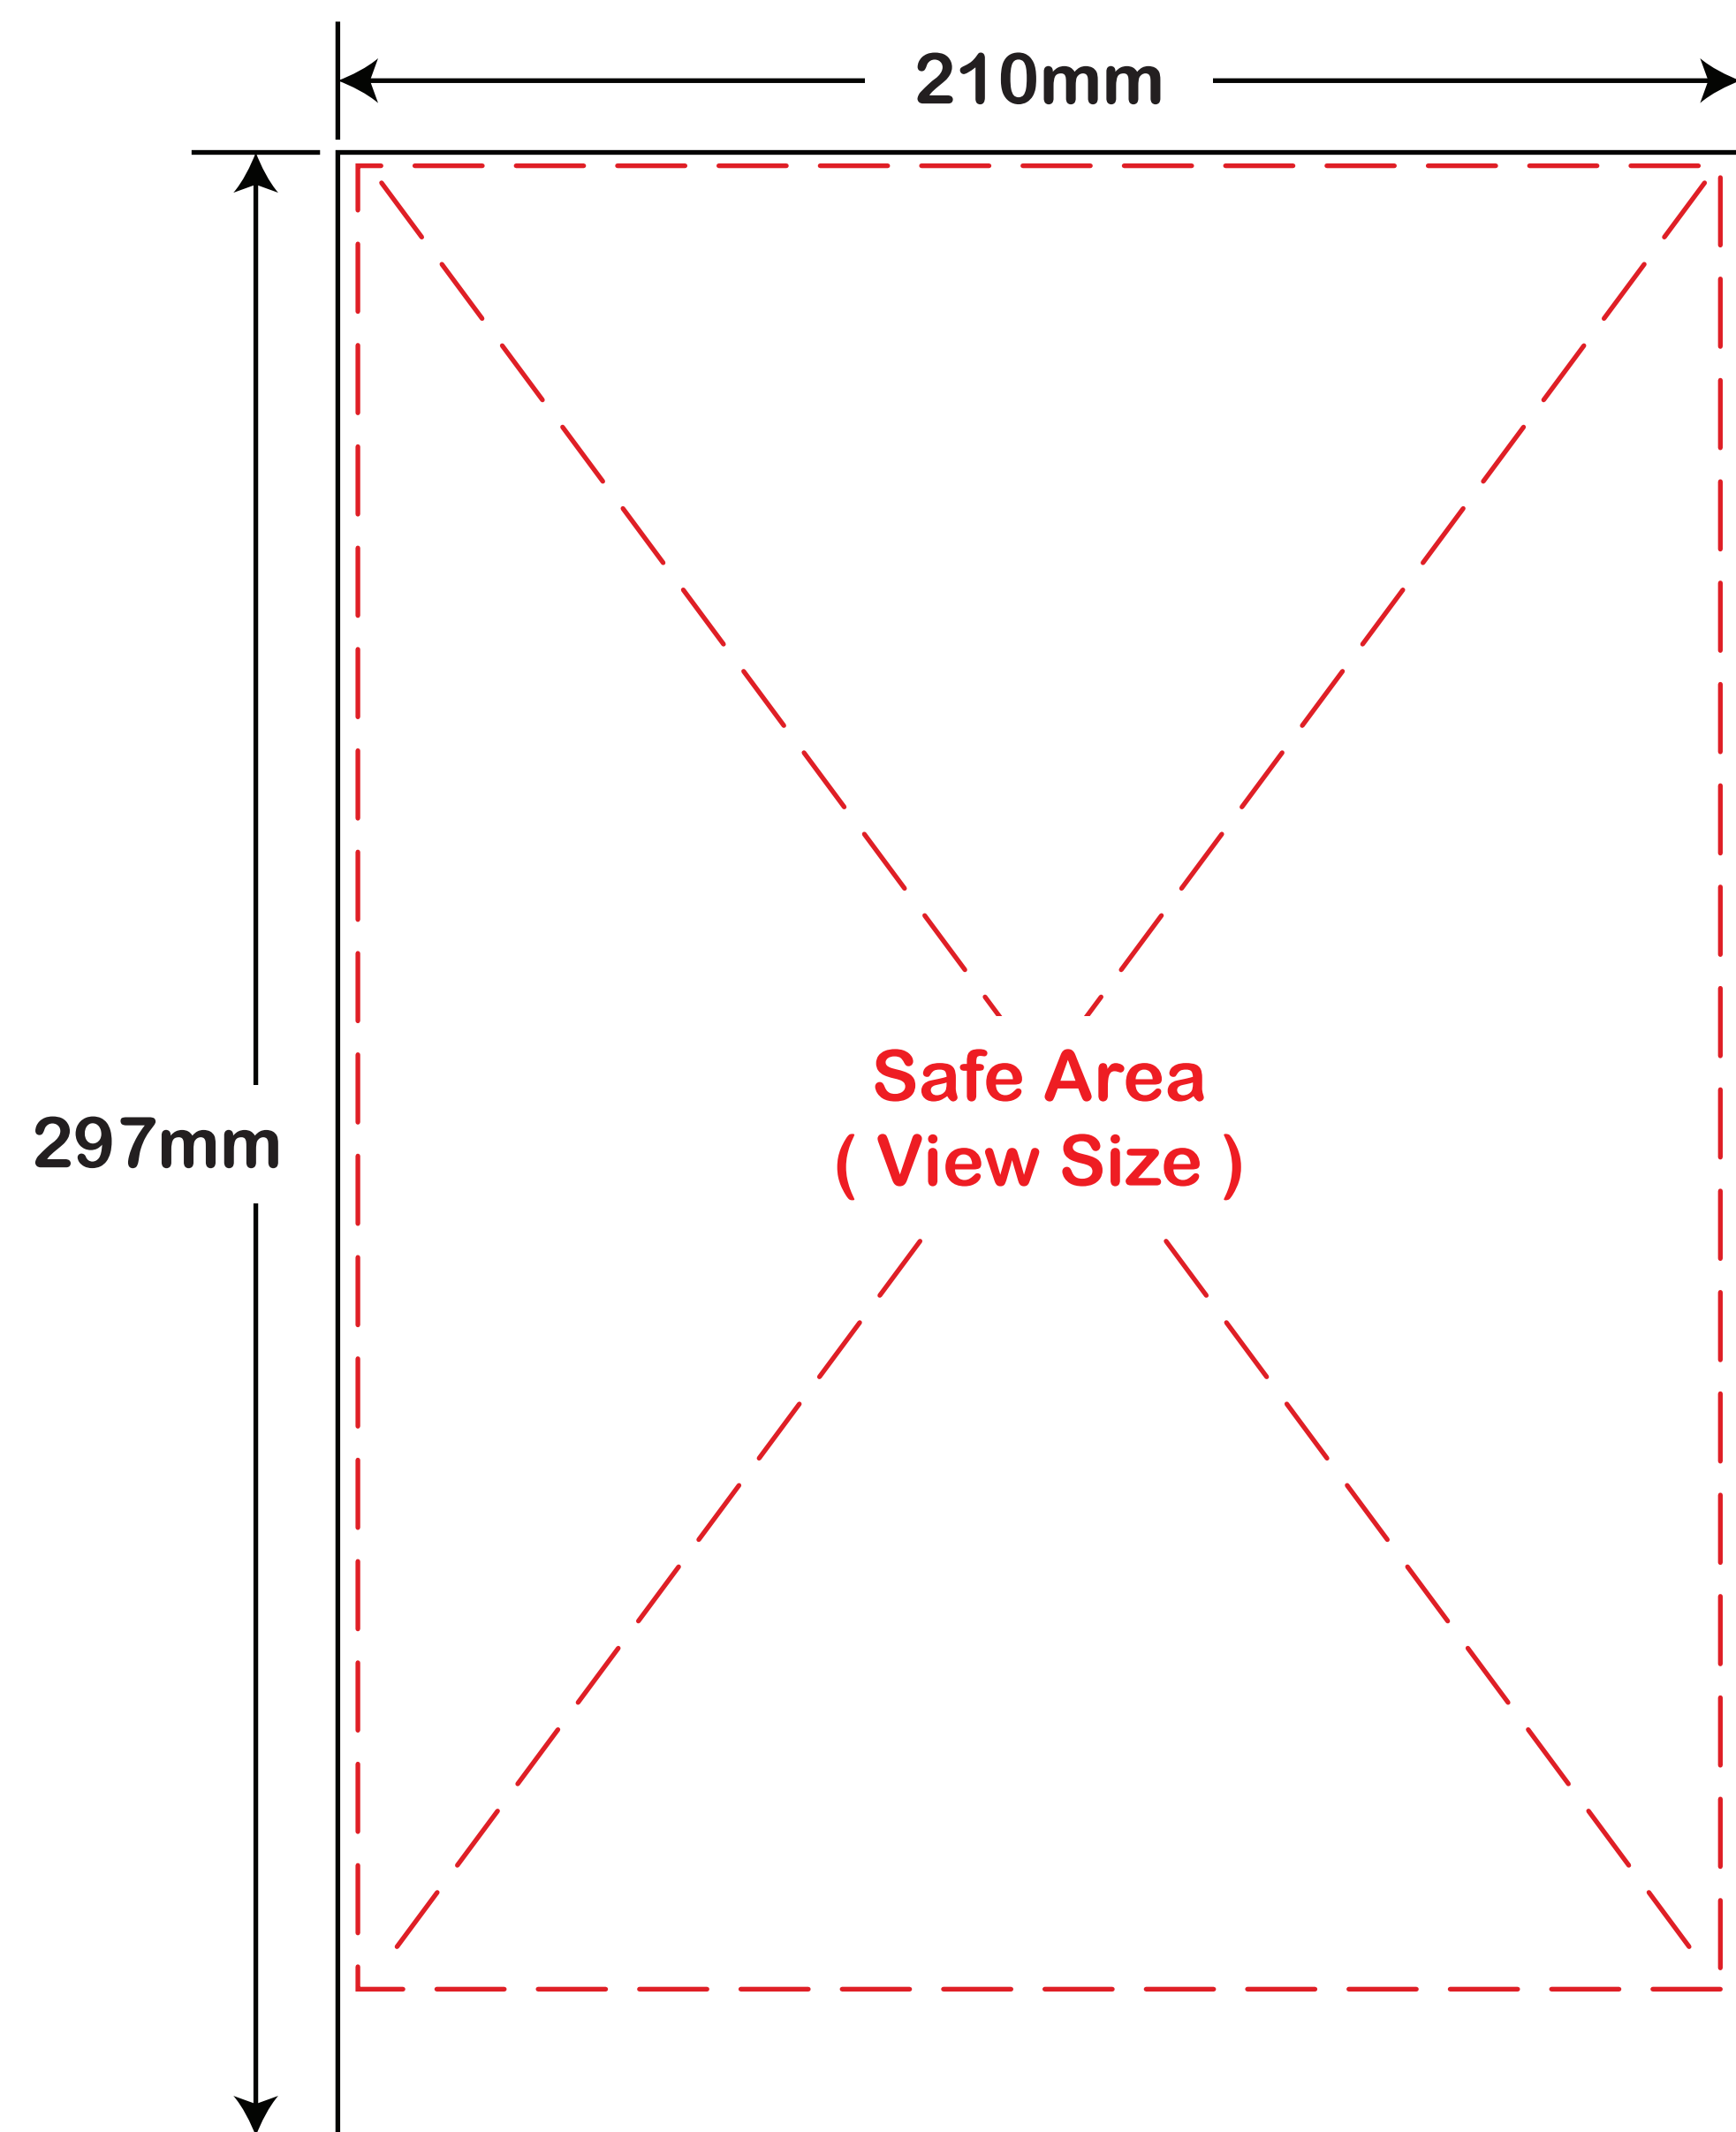

## Desktop Lightbox A4 ( Double Side )

### Front

### Back

----- Viewing Size  
 \_\_\_\_\_ Printing Size

Unit : Millimetres (mm)