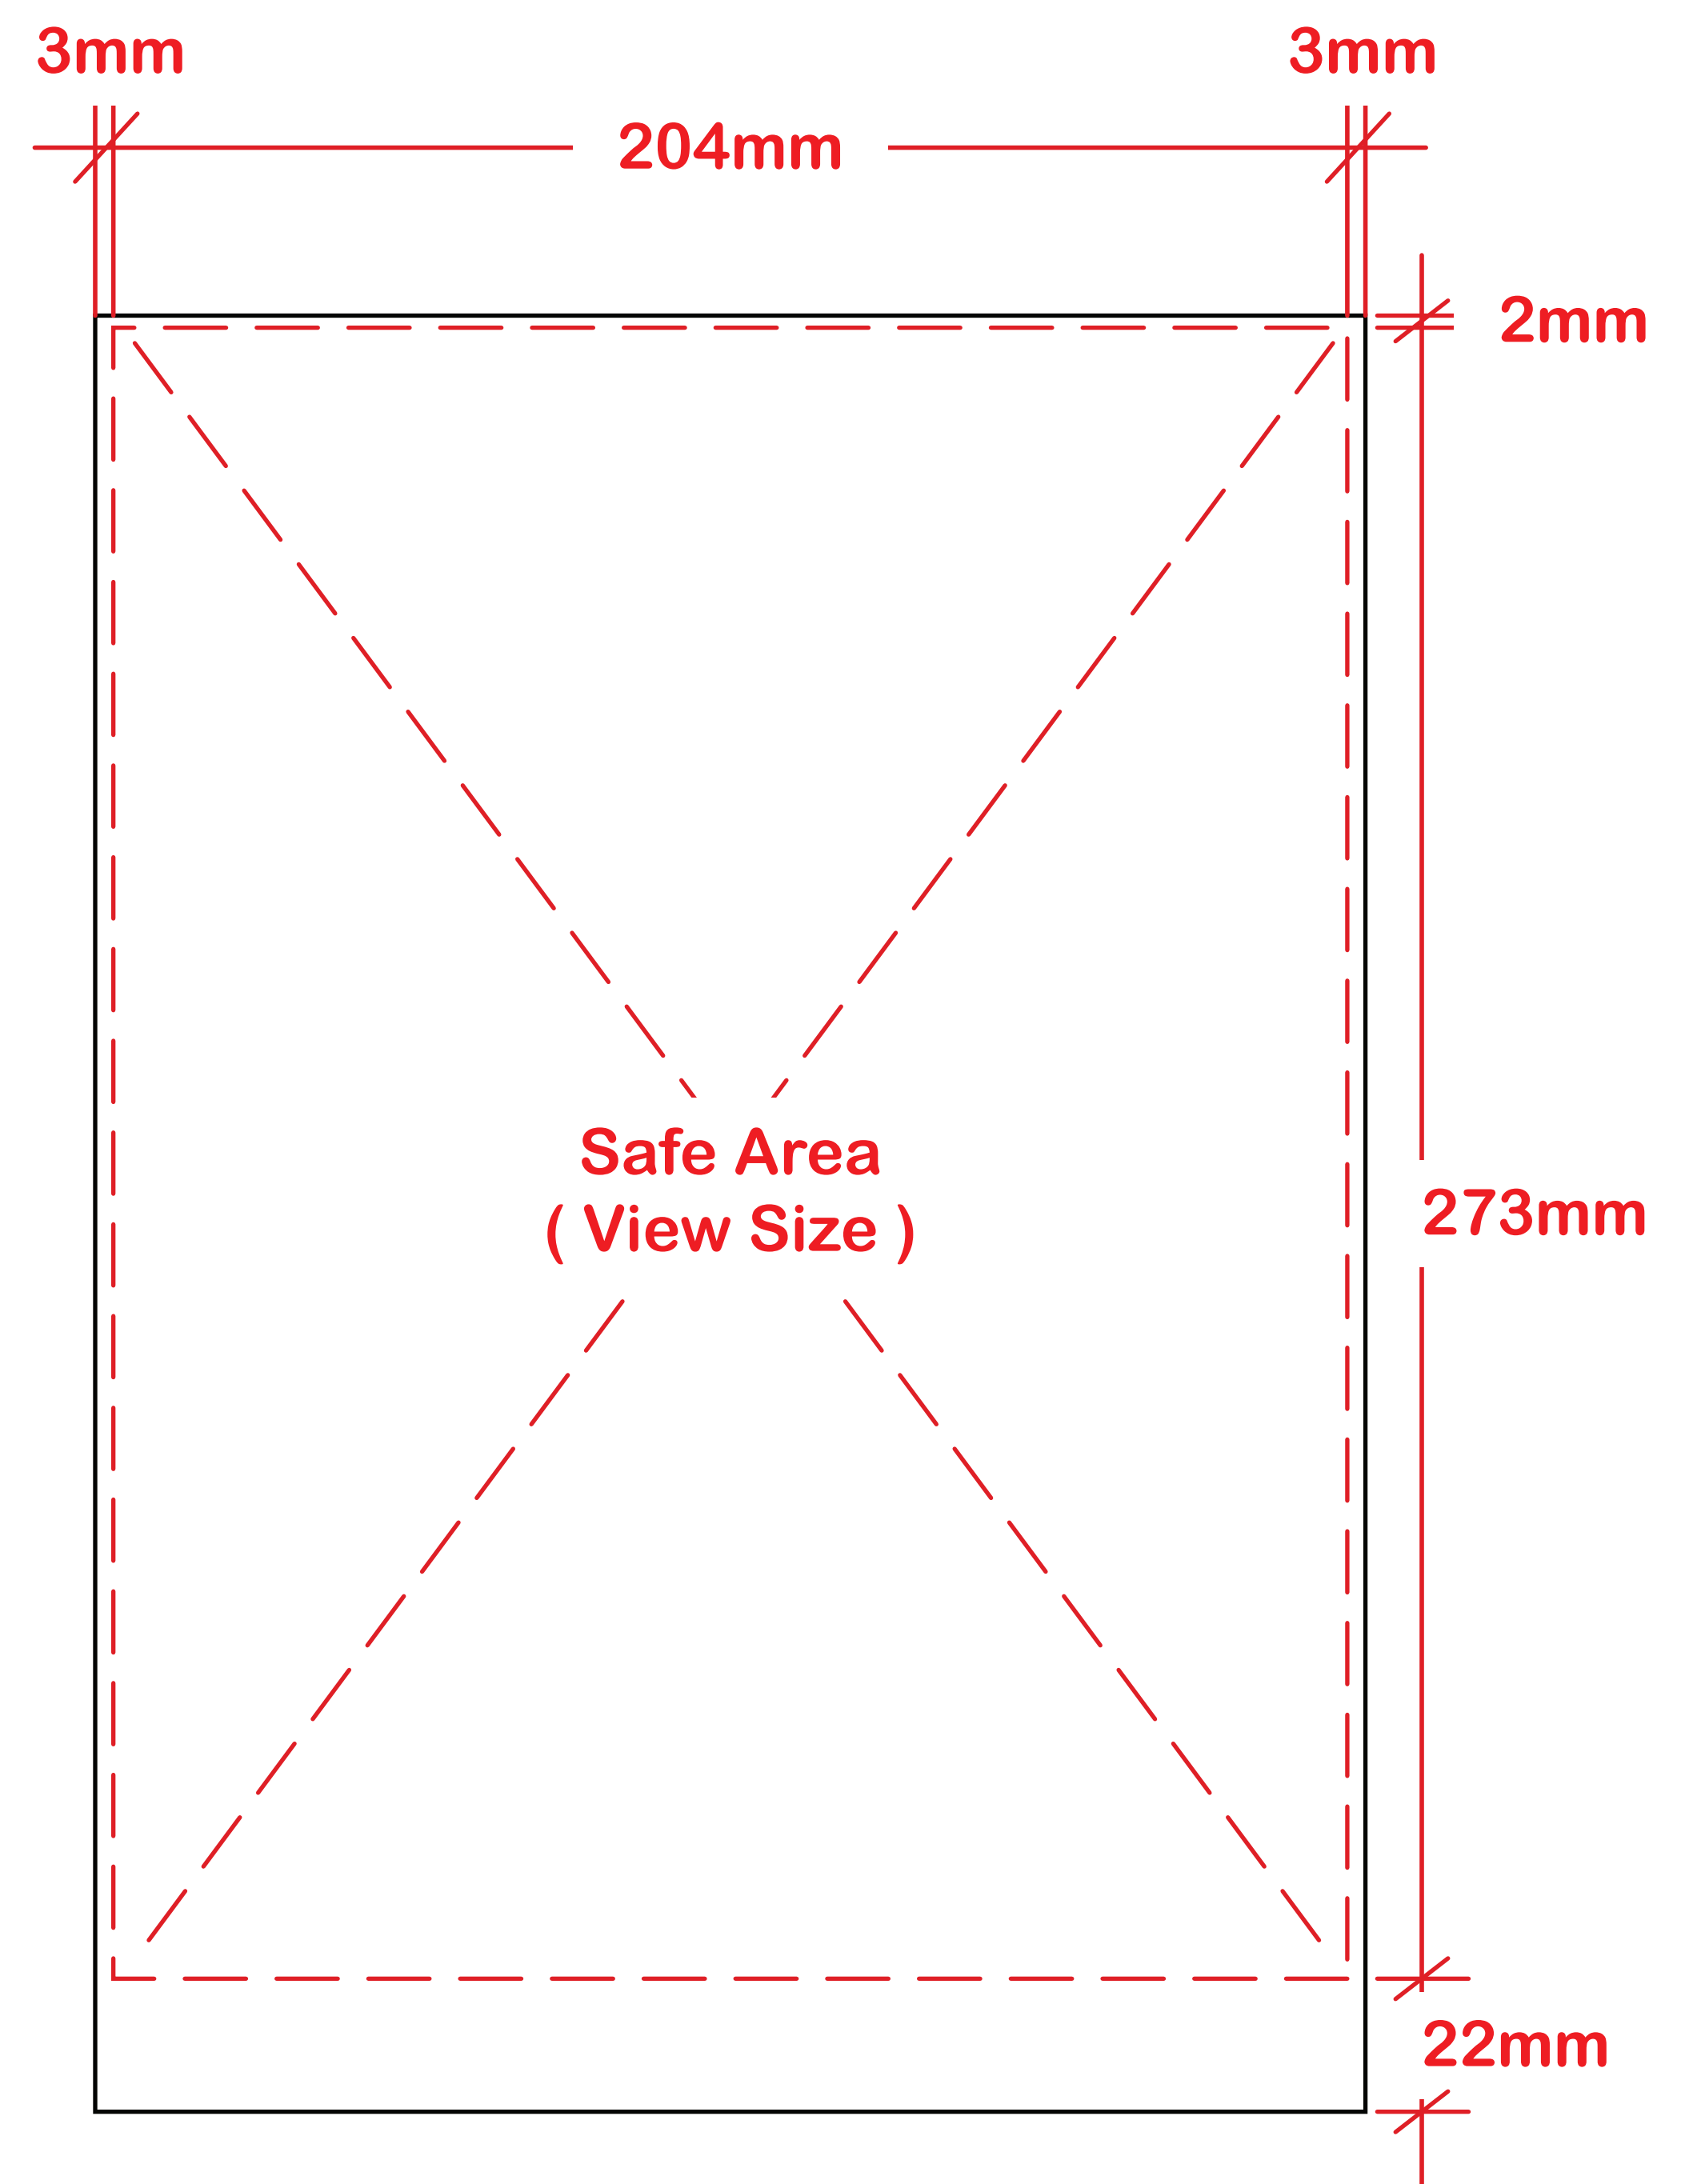

## Desktop Lightbox A4 ( Double Side )

### Front

### Back

----- Viewing Size  
 \_\_\_\_\_ Printing Size

Unit : Millimetres (mm)

### ARTWORK GUIDELINES

Color Format : CMYK

Submit File Without Markings

File Format : PDF, EPS

Bleeding : 5mm all round