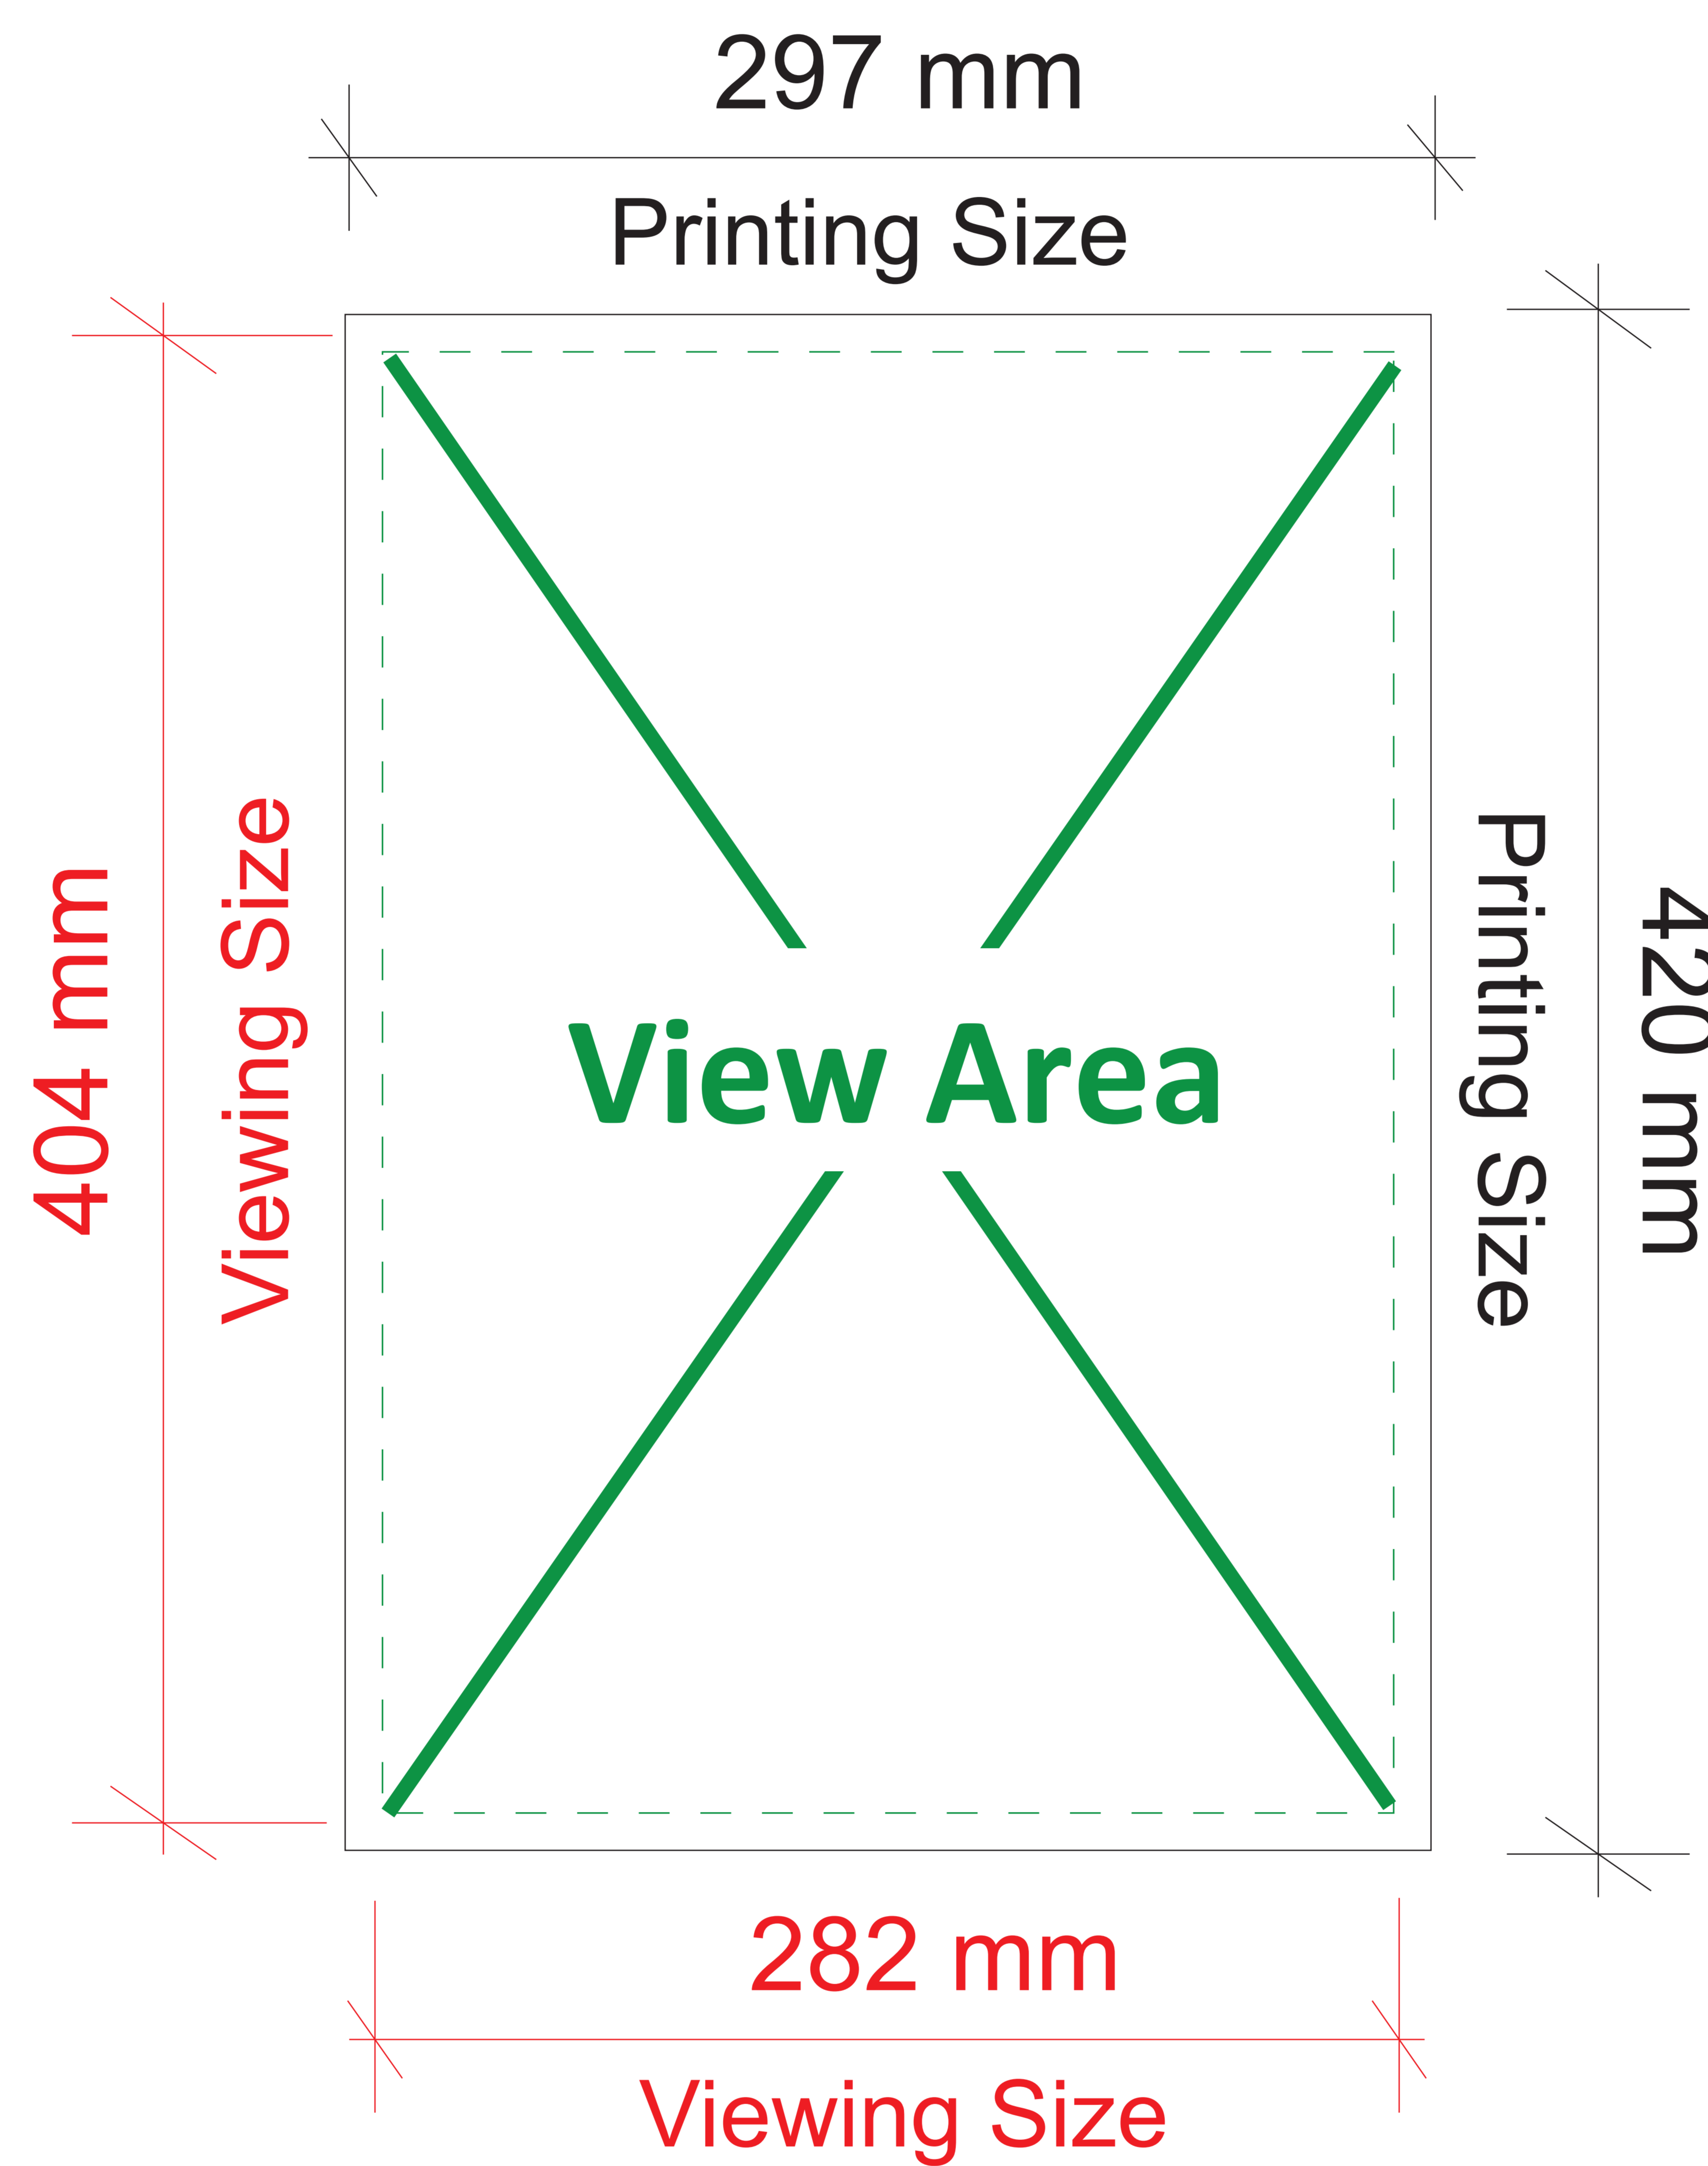

# CRYSTAL LIGHT BOX

F-CL-L03L

Unit : Millimetres (mm)

--- View Area  
— Print Area

## ARTWORK GUIDELINES

Color Format : CMYK

File Format : PDF, EPS

Important Text & Images In Safe Area